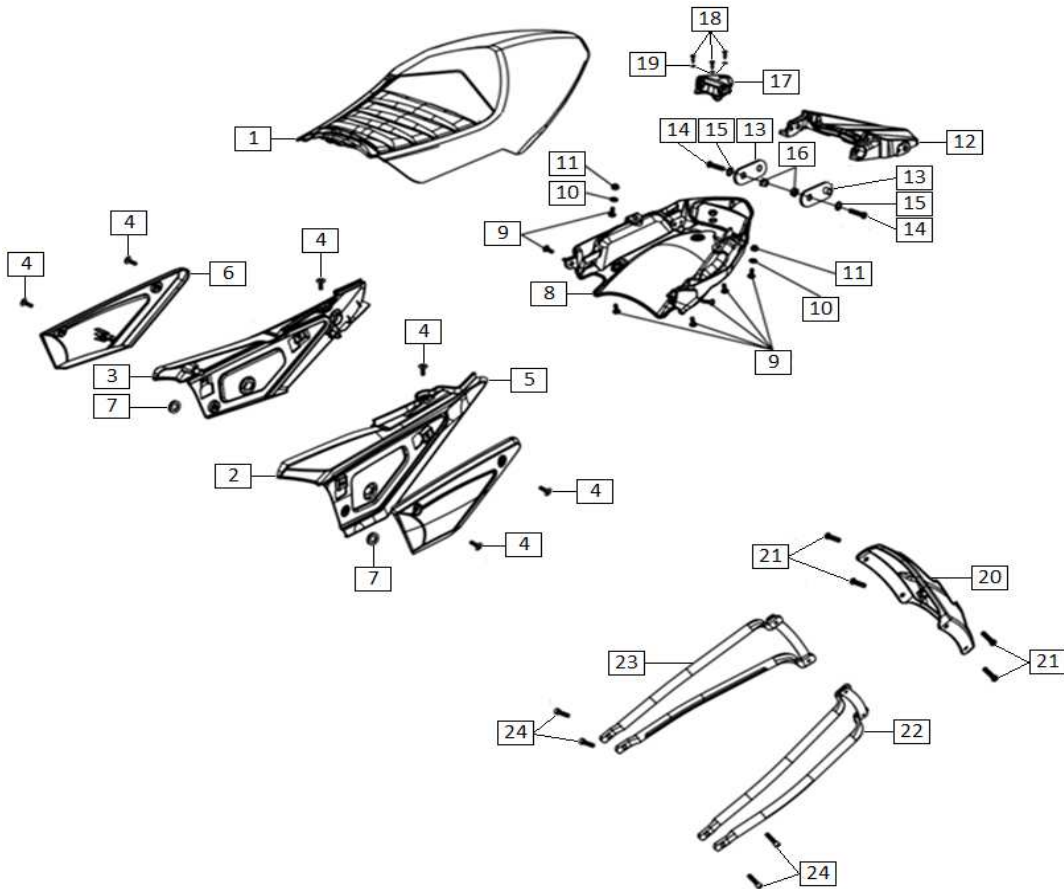

D-28: REAR BODY COVERS & SEAT

Ref.	Part Number	Description	Q.ty
1	679604	SEAT ASS'Y (BROWN)	1
	680018	SEAT ASS'Y (RED)	
2	6796260000XB	CHANGED IN 67962600008X	1
	67962600008X	LH SIDE PANEL (WHITE)	
	67962600007B	LH SIDE PANEL (TITANIUM)	
3	67962700008X	RH SIDE PANEL (WHITE)	1
	67962700007B	RH SIDE PANEL (TITANIUM)	
4	00H01501701	BOLT M6x16	8
5	6796060000F2	LH SIDE PANEL COVER	1
6	6796070000F2	RH SIDE PANEL COVER	1
7	00H00501761	GROMMET	6
8	679573	UNDERSEAT COVER	1
9	00H01501701	BOLT M6x16	7
10	B0009700060000K0B	WAHER Ø6	10
11	B061720206000060B	NUT M6	10
12	679603	TAIL LIGHT MUDGUARD	1
13	679664	FASTENING PLATE	2
14	624995	BOLT M6x16	2
15	B0009700060000K0B	WASHER Ø6	2
16	B061720206000060B	NUT M6	2
17	679646	TAIL LAMP HOLDER	1
18	297498	SCREW 3,5x9,5	3
19	013763	WASHER 4,3x12x1	3
20	679574	LICENSE PLATE HOLDER	1
21	B0007002050012700	BOLT M5x12	4
22	679665	LH LICENCE PLATE HOLDER BRACKET	1
23	679666	RH LICENCE PLATE HOLDER BRACKET	1
24	B000700005001270B	BOLT M5x12	4