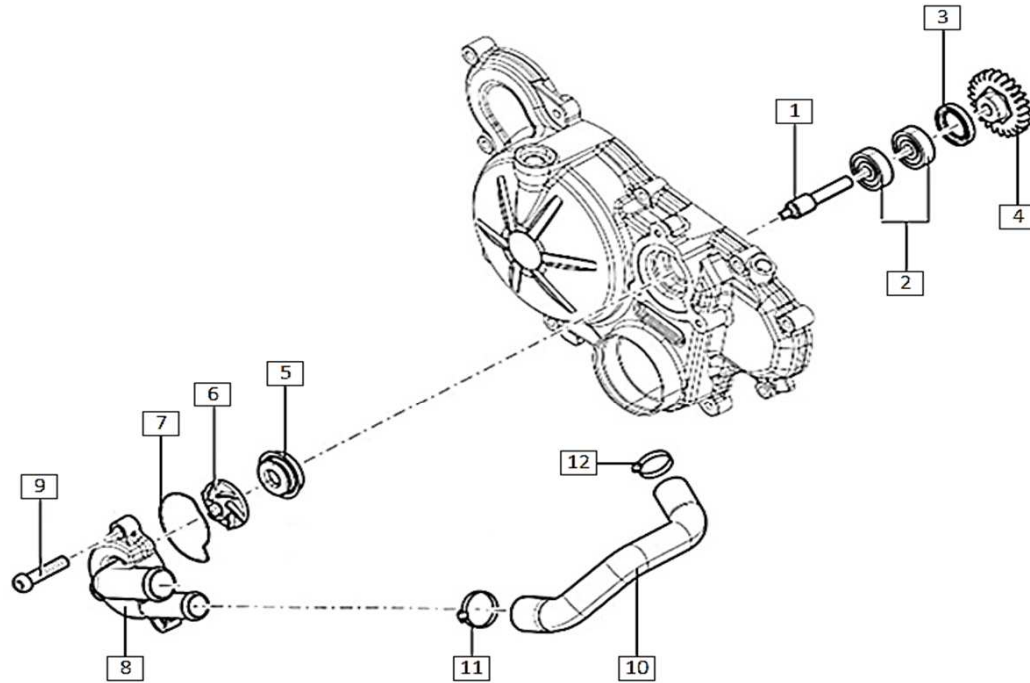

D-10: WATER PUMP

Ref.	Part Number	Description	Q.ty
1	871373	WATER PUMP SHAFT	1
2	842561	BEARING (6382RS1)	2
3	873936	OIL SEAL 19x30x5	1
4	899803	WATER PUMP GEAR	1
5	82991R	WATER PUMP SEAL	1
6	~~871358~~ 871358-1	CHANGED IN 871358-1 WATER PUMP ROTOR	1
7	871418	WATER PUMP COVER GASKET	1
8	~~871354~~ 871354-1	CHANGED IN 871354-1 WATER PUMP COVER	1
9	B016808	BOLT M5x20	3
10	871450	WATER PIPE	1
11	CM001907	CLAMP	1
12	CM001906	CLAMP	1