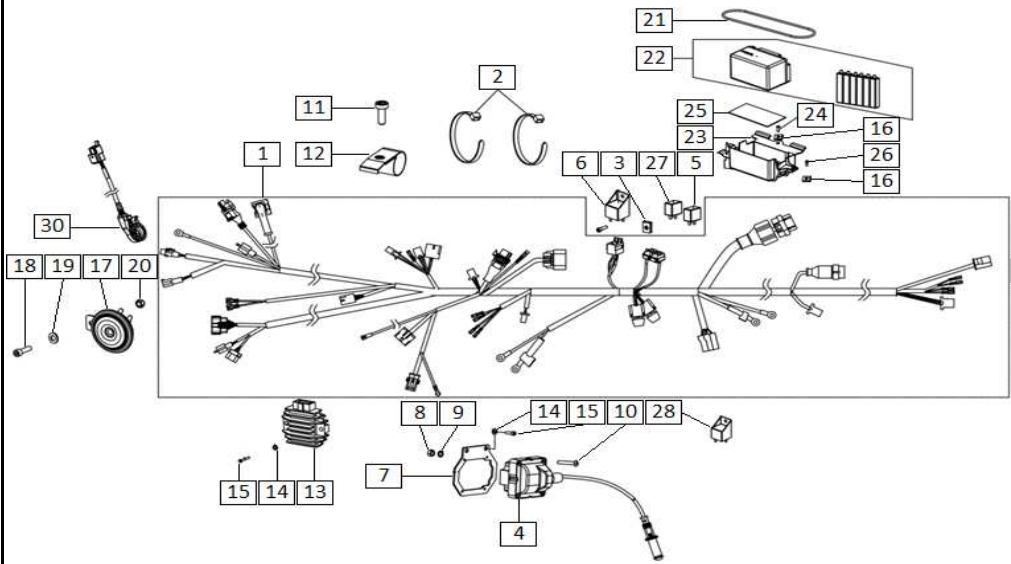

D-32: ELECTRICAL COMPONENTS

Ref.	Part Number	Description	Q.ty
1	679489	MAIN WIRE ASS'Y	1
2	08216-0000-0400	STRAP	30
3	254485	PLATE NUT M6	4
4	GP639606	IGNITION COIL	1
5	864506	COOLING FAN REALAY	1
6	642318	STARTING RELAY	2
7	679426	IGNITION COIL BRACKET	1
8	020003	NUT M3	4
9	012554	WASHER Ø3	4
10	583236	SCREW M3x25	4
11	873653	BOLT M5x15	1
12	642044	CABLE RETAINER	1
13	58090R	REGULATOR	1
14	B0009700060000K0B	WASHER Ø6	4
15	B000700006002570B	BOLT M6x25	2
16	248419	PLATE NUT M5	2
17	ZP864458	HORN	1
18	B000700008002070B	BOLT M8x20	1
19	B0009700080000K0B	WASHER M8	2
20	B061720208000060B	NUT M8	1
21	679686	BATTERY STRAP	1
22	~~83200-1468-C000~~ ZP680570	CHANGED IN ZP680570 BATTERY (12V-6A, YTX7A-BS)	1
23	679828	BATTERY HOLDER	1
24	00H01501701	BOLT M6x16	2
25	00H01812471	BATTERY FOAM	1
26	00D05910081	BOLT M6x16	1
27	864506	FUEL INJECTION RELAY	1
28	85600-IP10-0100	FLASHER RELAY	1
29	581139	LIGHTING RELAY	1
30	ZP00N05700601	SIDE STAND SWITCH FLAMEOUT	1