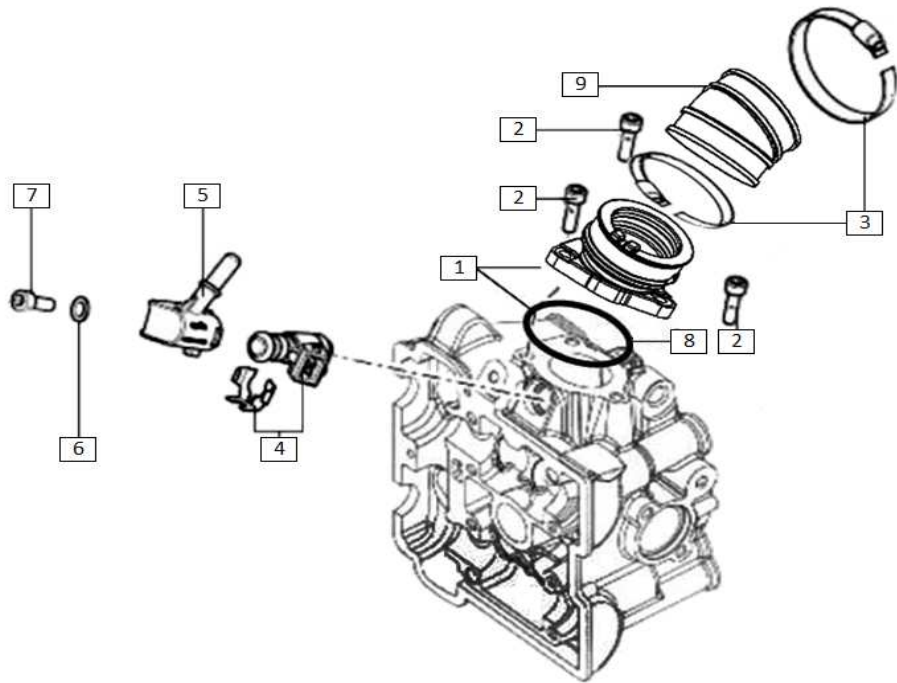

hps

D-3: INTAKE MANIFOLD & FUEL INJECTOR

Ref.	Part Number	Description	Q.ty
1	~~897800~~ 871757	CHANGED IN 871755 INTAKE MANIFOLD FLANGE	1
2	841613	BOLT M6x20	3
3	~~879375~~	CLAMP	2
4	890225	FUEL INJECTOR + CLAMP ASS'Y	1
5	~~897801~~ ~~897801-1~~ 679427	CHANGED IN 897801-1 CHANGED IN 679427 FUEL INJECTOR SUPPORT	1
6	003056	WASHER 6,4x12x1	1
7	00D05910081	BOLT M6x16	1
8	223740	O-RING	1
9	~~871757~~	INTAKE MANIFOLD (RUBBER)	1