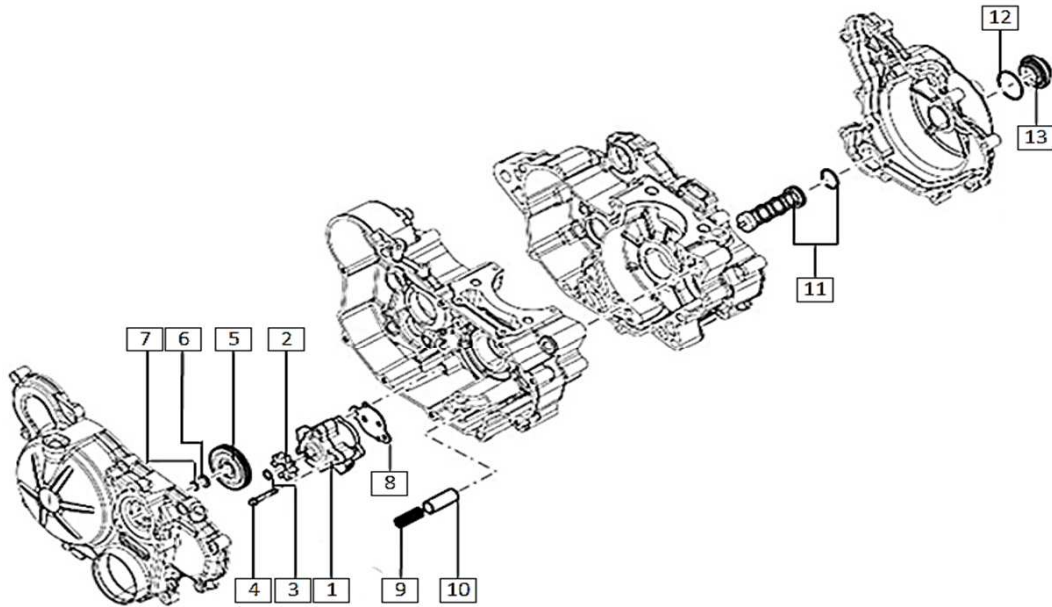

D-11: OIL PUMP

Ref.	Part Number	Description	Q.ty
1	871451	OIL PUMP ASS'Y	1
2	871454	OIL PUMP SPROCKET	1
3	006409	CIRCLIP	1
4	829593	BOLT M5x35	3
5	871501	OIL PUMP DRIVEN GEAR	1
6	847183	WASHER 8,1x14x1	1
7	006408	CIRCLIP	1
8	871500	OIL PUMP GASKET	1
9	485655	OIL PRESSURE SPRING	1
10	829661	OIL PRESSURE VALVE	1
11	431242	2ND OIL FILTER ASS'Y	1
12	285536	O-RING 31,5x1,8	1
13	826165	2ND OIL FILTER PLUG	1