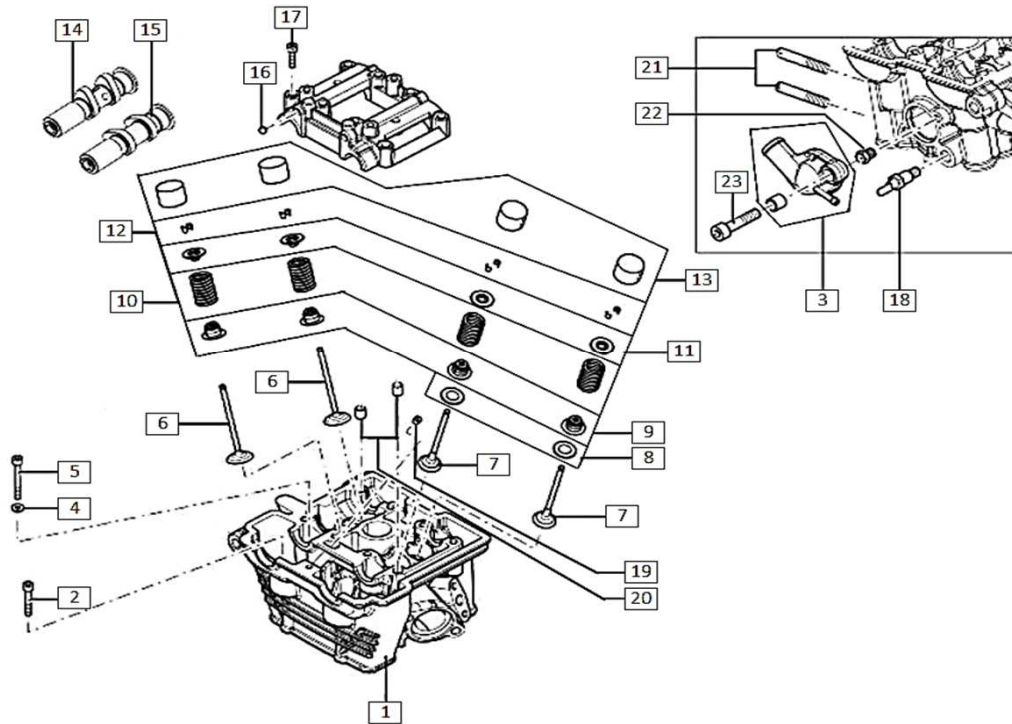

D-14: CYLINDER HEAD

Ref.	Part Number	Description	Q.ty
1	898490	CYLINDER HEAD	1
2	4ABN000117	BOLT M6x130	2
24	AP8212708	CHANGED IN: THERMOSTATIC SWITCH HOLDER	1
25	3BAA000207		
3	3BAA000207		
4	3EEN000234	WASHER 8,5x16x1,5	4
5	3ADN000115	BOLT M8x166	4
6	3CLA000636	INTAKE VALVE	2
7	3CLA000637	EXHAUST VALVE	2
8	3CGA000244	WASHER 9,2x20x0,5	2
9	854563	VALVE SEAL	4
10	3CHA000237	VALVE SPRING	4
11	3CGA000635	VALVE RETAINER PLATE	4
12	843338	COTTER VALVE	8
13	CM222700-2.200	VALVE LIFTER BUCKET 2.200	4
	CM222700-2.250	VALVE LIFTER BUCKET 2.250	
	CM222700-2.300	VALVE LIFTER BUCKET 2.300	
	CM222700-2.350	VALVE LIFTER BUCKET 2.350	
	CM222700-2.400	VALVE LIFTER BUCKET 2.400	
	CM222700-2.450	VALVE LIFTER BUCKET 2.450	
	CM222700-2.500	VALVE LIFTER BUCKET 2.500	
	CM222700-2.550	VALVE LIFTER BUCKET 2.550	
	CM222700-2.600	VALVE LIFTER BUCKET 2.600	
	CM222700-2.650	VALVE LIFTER BUCKET 2.650	
CM222700-2.700	VALVE LIFTER BUCKET 2.700		
CM222700-2.750	VALVE LIFTER BUCKET 2.750		
14	3CBA000675	INTAKE CAMSHAFT	1
15	3CBA000677	EXHAUST CAMSHAFT	1
16	3CAA000412	OIL PLUG	5
17	574260	BOLT M6x40	8
18	3CMA000215	CHANGED IN AP8212708	1
	AP8212708	TEMPERATURE SENSOR	
19	3FCN000247	GAUGED HOLE BUSHING	1
20	3FCN000127	DOWEL PIN 8x10	2
21	873294	STUD BOLT M8x44	2
22	2BAA000206	THERMOSTATIC SWITCH	1
23	709674	BOLT M6x20	2