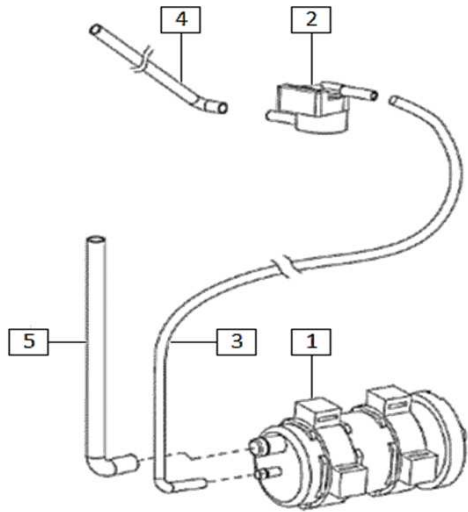

hps

D-33: CANISTER

Ref.	Part Number	Description	Q.ty
1	679210	CANISTER	1
2	6116A-0000-0000	OVERFLOW VALVE	1
3	680000	RUBBER PIPE	1
4	679998	RUBBER PIPE	1
5	679999	RUBBER PIPE	1