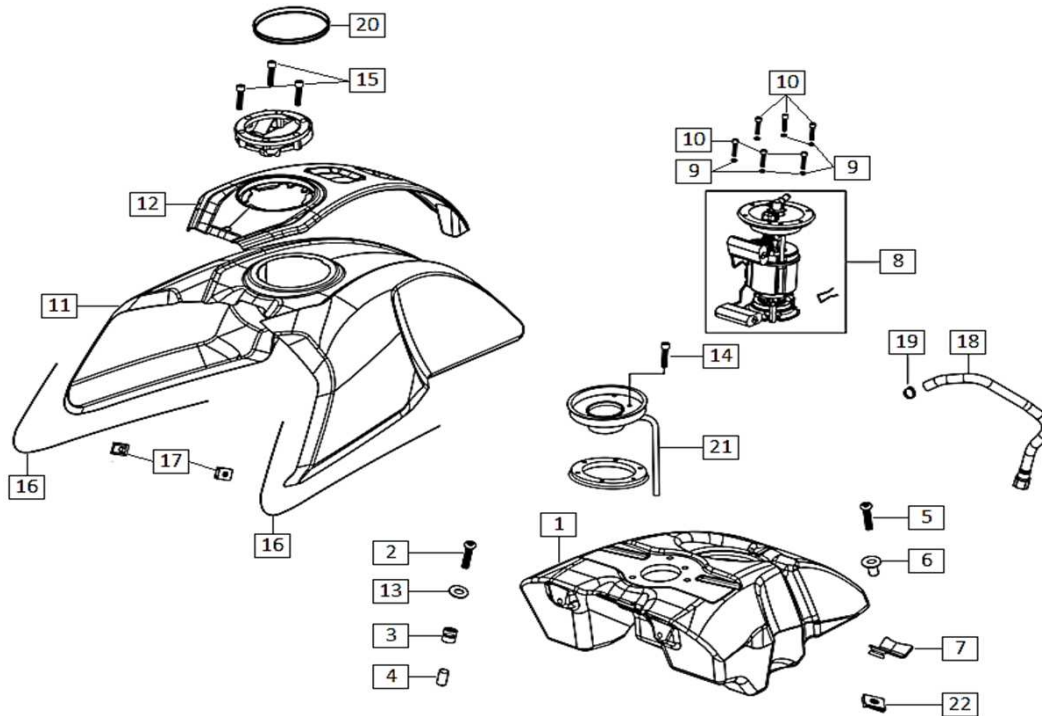

D-24: FUEL TANK

Ref.	Part Number	Description	Q.ty
1	679518	FUEL TANK	1
2	B0007002060035700	BOLT M6x35	1
3	00H00403581	GROMMET	1
4	00D01500471	BUSHING	1
5	B0007002060035700	BOLT M6x35	1
6	863759	BUSHING	1
7	AP8120557	FUEL TANK RETAINER GROMMET	1
8	679633	FUEL PUMP	1
9	B0009700050000K0B	WASHER Ø5	6
10	B000700005001670B	BOLT M5x16	6
11	6795210000XB	CHANGED IN 67952100028X	1
	67952100028X	FUEL TANK COVER (WHITE)	
	67952100007B	CHANGED IN 67952100017B	
12	67952100017B	FUEL TANK COVER (TITANIUM)	1
	6795220000F2	CHANGED IN 67952200007M	
	67952200007M	FUEL TANK DECORATIVE COVER	
13	B0009700060000K0B	WASHER Ø6	1
14	B000700005001270B	BOLT M5x12	1
15	B000700005003070B	BOLT M5x30	3
16	679968	FUEL TANK EDGE PROTECTOR	2
17	00G04401462	PLATE NUT M5	2
18	679632	FUEL PIPE	1
19	CM001914	CLAMP	2
20	865682	FUEL TANK CAP GASKET	1
21	863709	OIL SPILL PIPE	1
22	254485	PLATE NUT M6	1