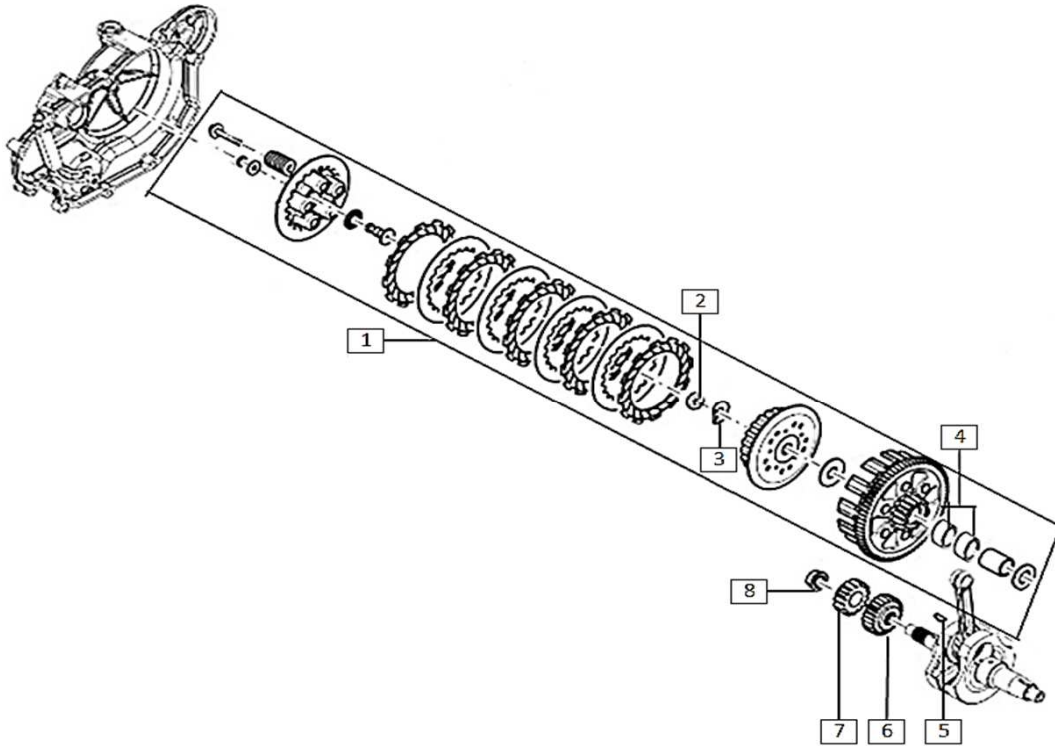

hps

D-8: CLUTCH

Ref.	Part Number	Description	Q.ty
1	~~1L001577C~~	CHANGED IN 1a007885-1	1
	~~1a007885-1~~	CHANGED IN 1A007885	
	1A007885	CLUTCH ASS'Y	
2	874760	NUT M12x1,5	1
3	876418	SPECIAL WASHER	1
4	871316	NEEDLE BEARING 22x13x26	2
5	000097	WOODRUFF KEY	1
6	899798	PRIMARY TRANS. DRIVE GEAR	1
7	899802	WATER PUMP SPROCKET	1
8	836783	NUT M12x1,25	1