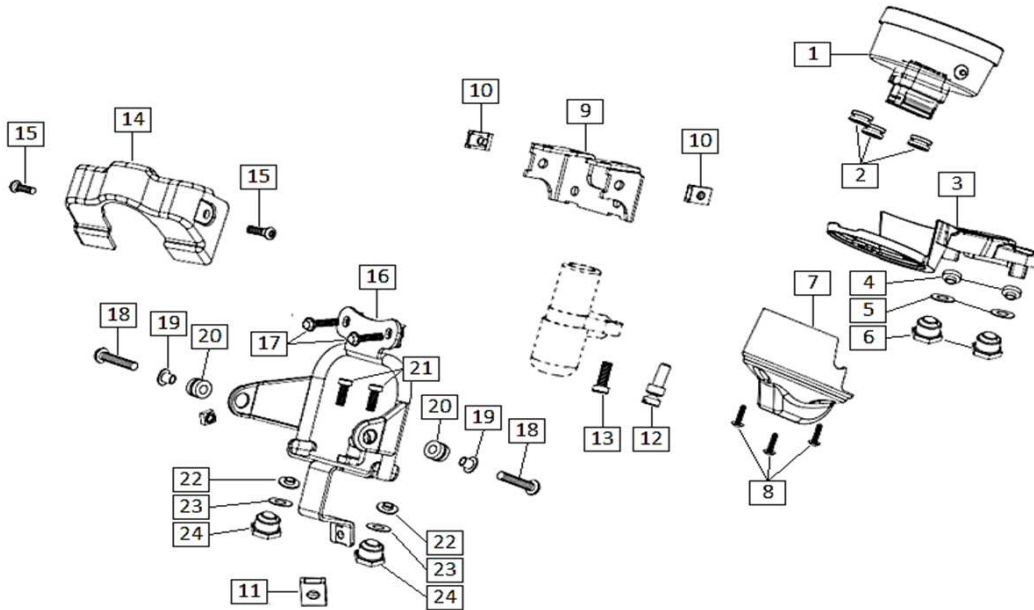

D-26: DASHBOARD & MAIN SWITCH

Ref.	Part Number	Description	Q.ty
1	679652	DASHBOARD	1
2	00D01600941	GROMMET	3
3	679651	DASHBOARD BRACKET	1
4	00H00700321	BUSHING	2
5	B0009700060000K0B	WASHER Ø6	2
6	B061830106000060B	NUT M6	2
7	679653	DASHBOARD REAR COVER	1
8	259349	SCREW 4,2x13	3
9	67960800WNA	MAIN SWITCH BRACKET	1
10	254485	PLATE NUT M6	4
11	254485	PLATE NUT M6	1
12	00H06300791	ANTI-TEFTH BOLT M8x20	1
13	B000700008002070B	BOLT M8x20	1
14	679661	MAIN SWITCH COVER	1
15	00H01501701	BOLT M6x16	2
16	67952300WNA	HEADLIGHT SUB FRAME	1
17	B057890006001070B	BOLT M6x10	2
18	679455	BOLT M6x25	2
19	00N01001821	BUSHING	2
20	00D01600941	GROMMET	2
21	B000700008003570B	BOLT M8x35	2
22	00G01403411	BUSHING	2
23	B0009700080000K0B	WASHER Ø8	2
24	B061720208000060B	NUT M8	2