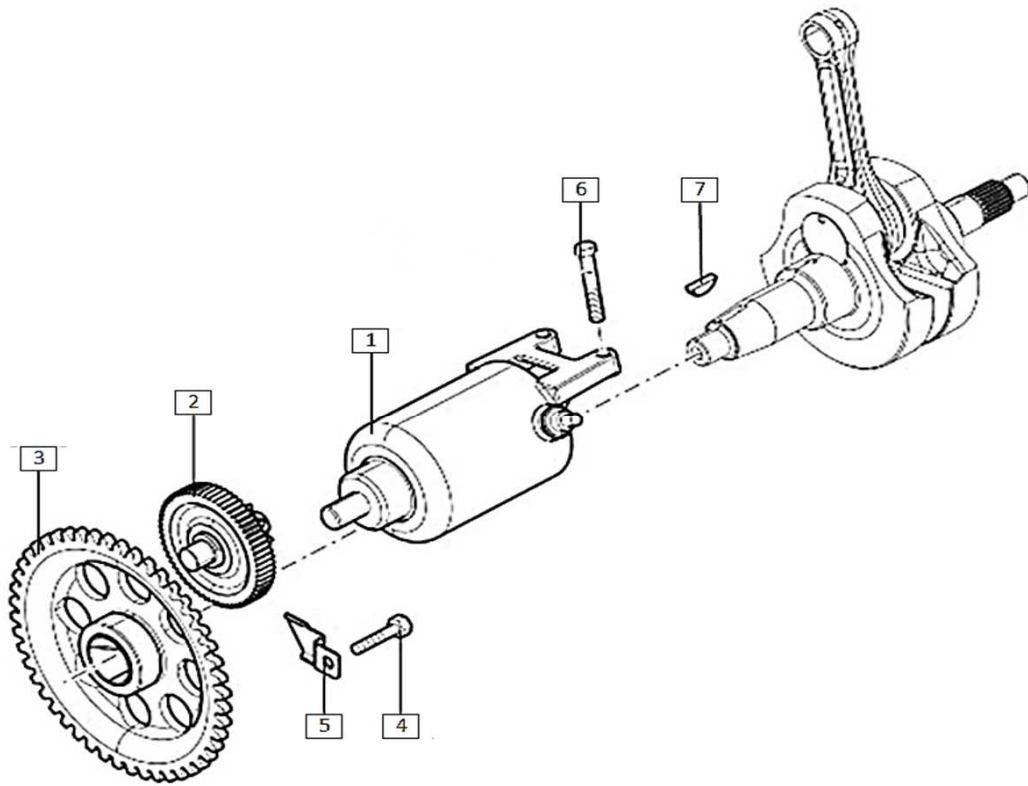

hps

D-9: STARTING MOTOR

Ref.	Part Number	Description	Q.ty
1	58143R	STARTING MOTOR	1
2	871491	INTERMEDIATE GEAR	1
3	871486	STARTING GEAR	1
4	008375	BOLT M6x14	1
5	871515	RETAINER PLATE	1
6	018639	BOLT M6x20	2
7	000097	WUDROOFF KEY	1