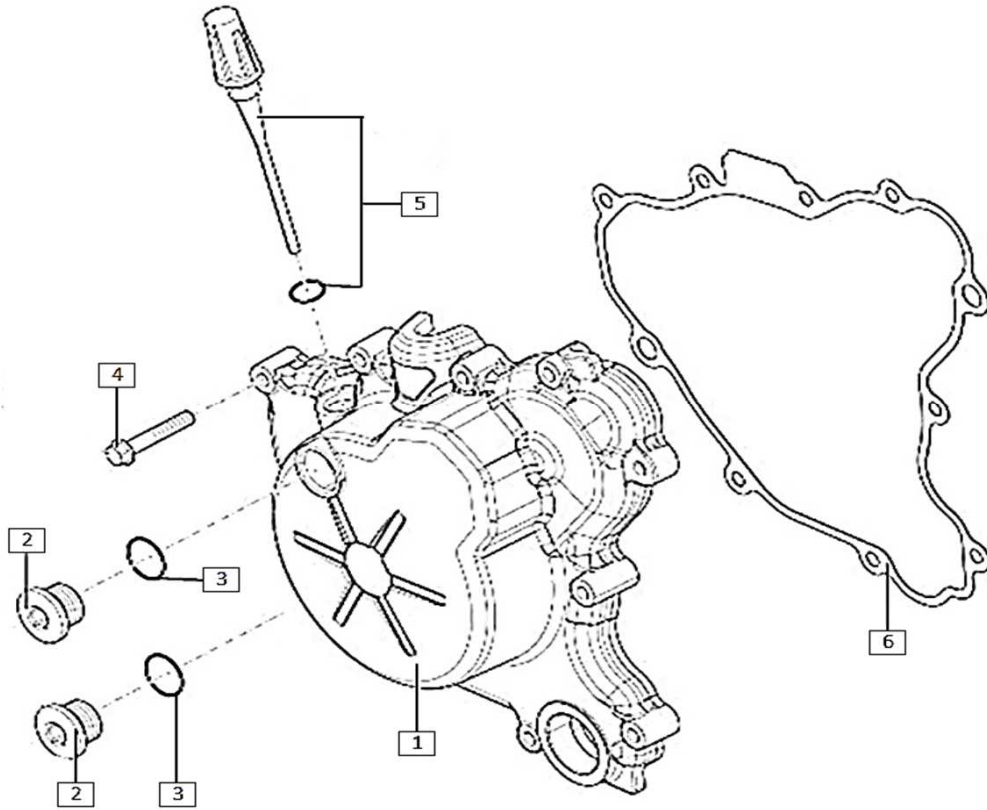

hps

D-6: LH CRANKCASE COVER

Ref.	Part Number	Description	Q.ty
1	~~874776~~ 1A009173-1	CHANGED IN 1A009173-1 LH CRANKCASE COVER	1
2	829039	PLUG	2
3	479986	O-RING 15,4x2,1	2
4	414838	BOLT M6x35	10
5	874676	OIL DIPSTICK ASS'Y	1
6	871558	LH CRANKCASE COVER GASKET	1