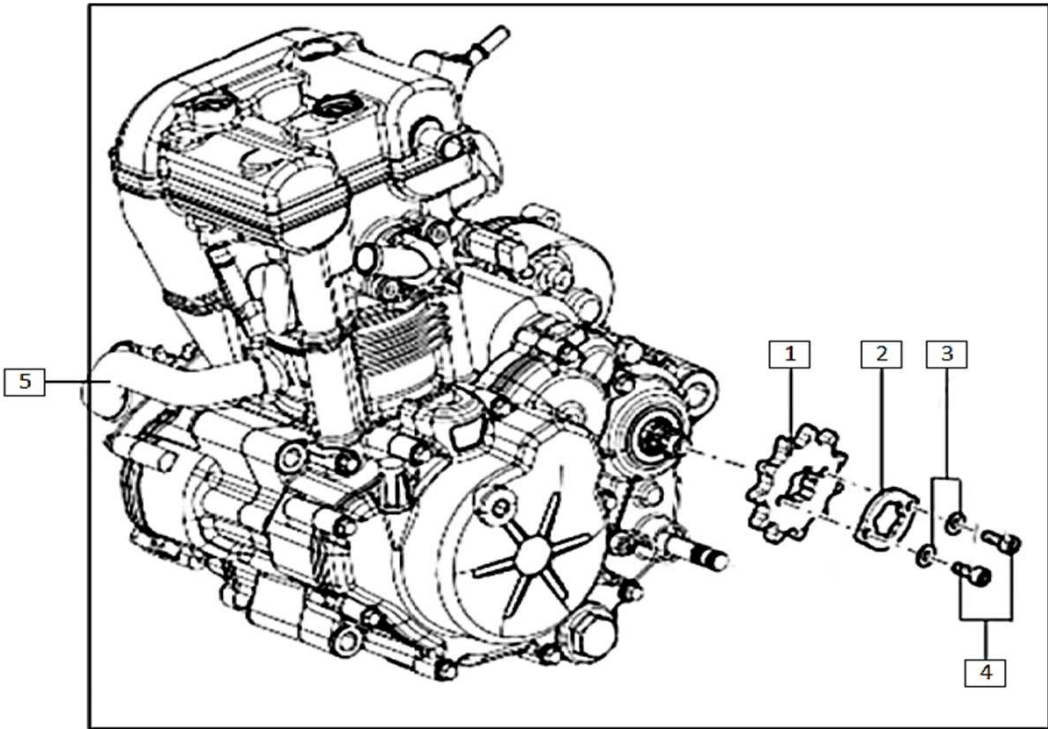

hps

D-17: ENGINE ASS'Y & DRIVE SPROCKET

Ref.	Part Number	Description	Q.ty
1	B044264	SPROCKET Z13	1
2	00H02810421	SPROCKET RETAINER PLATE	1
3	00000034050	SPRING WASHER 5,2x10x1	2
4	00000004510	BOLT M5x10	2
5	CM154302-M	ENGINE ASS'Y	1