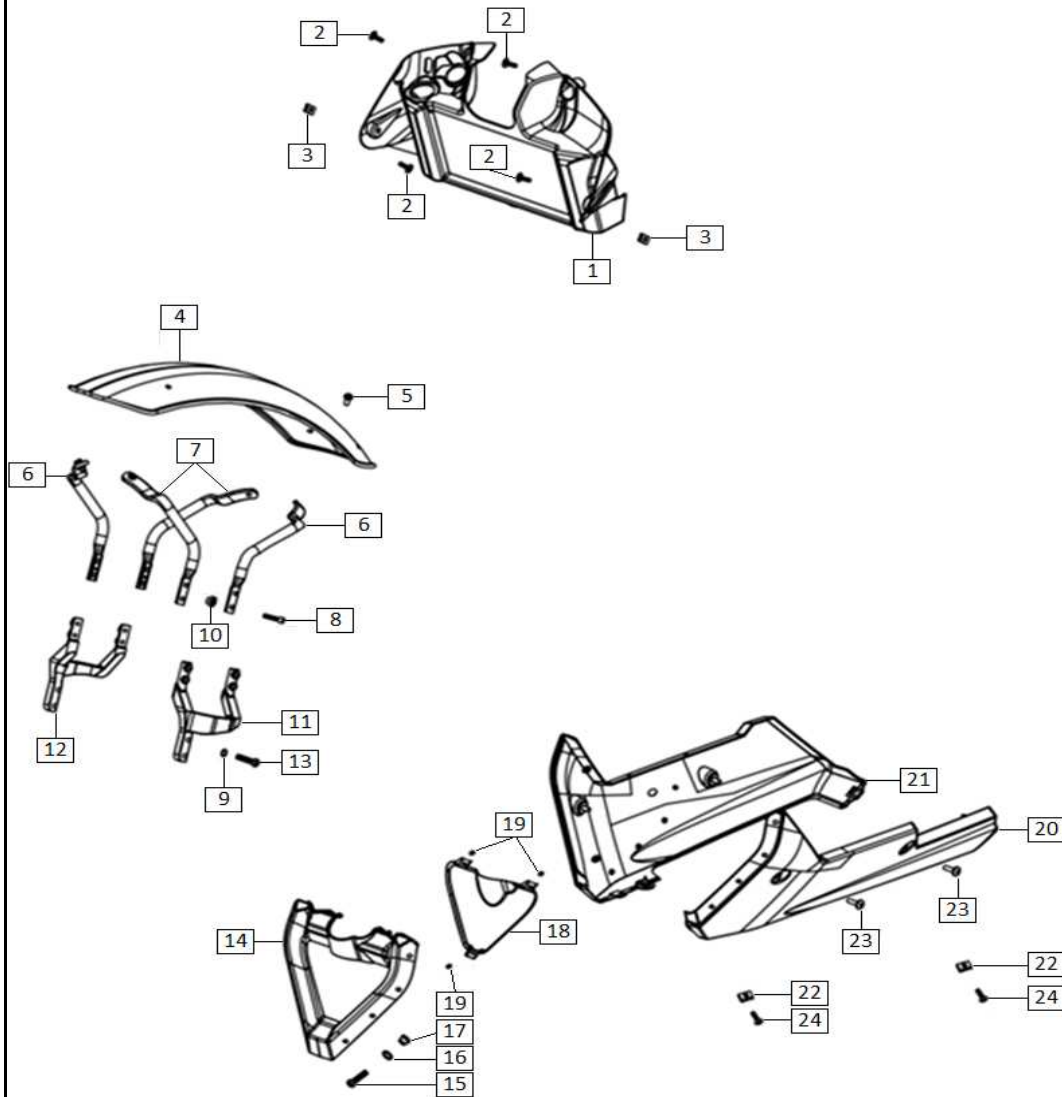

hps

D-27: FRONT BODY COVERS

Ref.	Part Number	Description	Q.ty
1	679499	RADIATOR COVER	1
2	AP8152339	BOLT M5x10	4
3	254485	PLATE NUT M6	2
4	679609	FRONT MUDGUARD	1
5	B0007002050012700	BOLT M5x12	4
6	679611	FRONT MUDGUARD BRACKET (1)	2
7	679612	FRONT MUDGUARD BRACKET (2)	2
8	~~B000700005002570B~~ B000700005002270B	CHANGED IN B000700005002270B BOLT M5x25	8
9	B0009700050000K0B	WASHER Ø5	4
10	B061720205000060B	NUT M5	8
11	679506	LH FORK BRACKET	1
12	679507	RH FORK BRACKET	1
13	862210	BOLT M6x16	4
14	~~6796130000XB~~ 67961300008X 67961300007B	CHANGED IN 67961300008X UNDERBODY COVER (WHITE) UNDERBODY COVER (TITANIUM)	1
15	624995	BOLT M6x16	8
16	B0009700060000K0B	WAHER Ø6	10
17	B061720206000060B	NUT M6	10
18	679669	UNDERBODY COVER GRID	1
19	ZP00G06300671	PLATE NUT M5	3
20	~~6796140000XB~~ 67961400028X 67961400007B 67961400017B	CHANGED IN 67961400028X LH UNDERBODY PANEL (WHITE) CHANGED IN 67961400017B LH UNDERBODY PANEL (TITANIUM)	1
21	~~6796150000XB~~ 67961500028X 67961500007B 67961500017B	CHANGED IN 67961500028X RH UNDERBODY PANEL (WHITE) CHANGED IN 67961500017B RH UNDERBODY PANEL (TITANIUM)	1
22	~~679669~~ 248419	CHANGED IN 248419 PLATE NUT M5	2
23	B0007002050012700	BOLT M5x12	4
24	00H01501701	BOLT M6x16	9