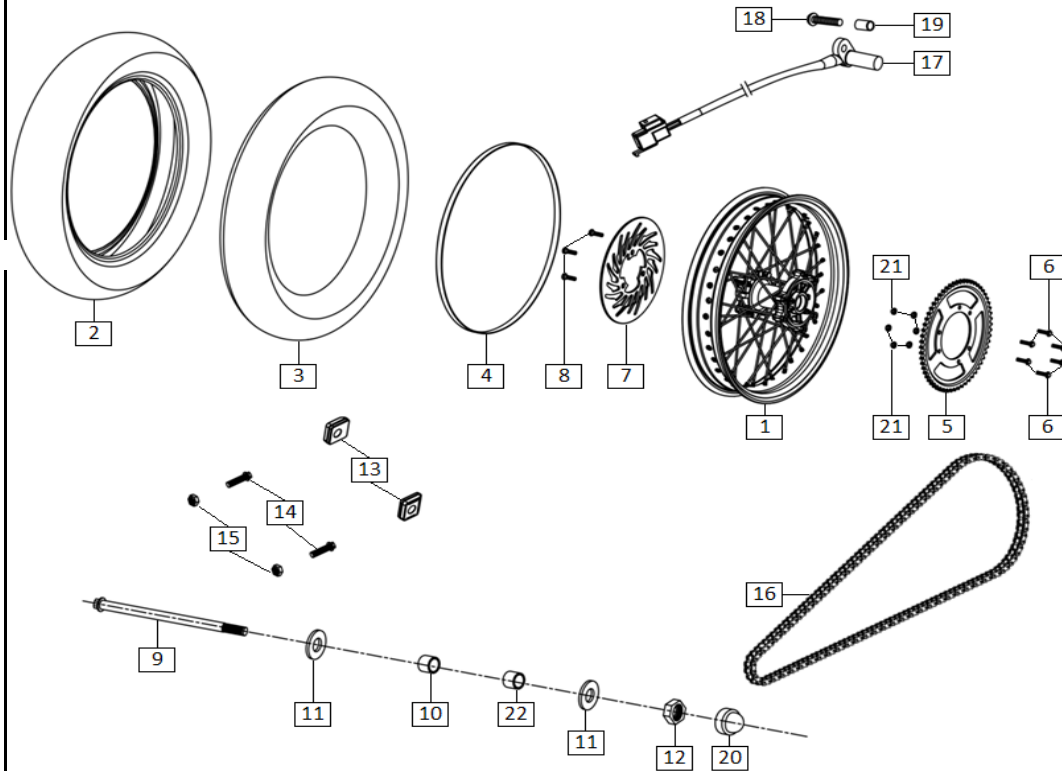

D-31: REAR WHEEL

Ref.	Part Number	Description	Q.ty
1	~~679986~~ ZP680618	CHANGED IN ZP680618 REAR RIM ASS'Y (3,00x17")	1
2	679824	REAR TIRE 130/80-17"	1
3	679583	INNER TUBE 17"	1
4	51205-0000-0200	FLAP 17"	1
5	679772	CHAIN SPROCKET (62T)	1
6	~~B057890008002570B~~ ~~B057890008003070B~~	CHANGED IN B057890008003070B BOLT M8x30	6
7	00H01311531	REAR BRAKE DISC	1
8	~~ZP00H02401282~~ 00H02401282	CHANGED IN 00H02401282 BOLT M8x25	3
9	866000	REAR WHEEL AXLE	1
10	~~00H01304181~~ ZP680596	CHANGED IN ZP680596 LH REAR WHEEL SPACER	1
11	B0009700150000K0B	WASHER Ø15	2
12	00H00300672	NUT M14	1
13	865736	CHAIN ADHJUSTER PLATE	2
14	B0578300060040S0B	BOLT M6x40	2
15	B061700006000060B	NUT M6	2
16	679777	CHAIN 142P	1
17	863307	SPEED SENSOR	1
18	B000700206003570H	BOLT M6x35	1
19	863745	BUSHING	1
20	00H01201331	REAR WHEEL AXLE CAP	1
21	B061720208000060B	NUT M8	6
22	ZP680597	RH REAR WHEEL SPACER	1