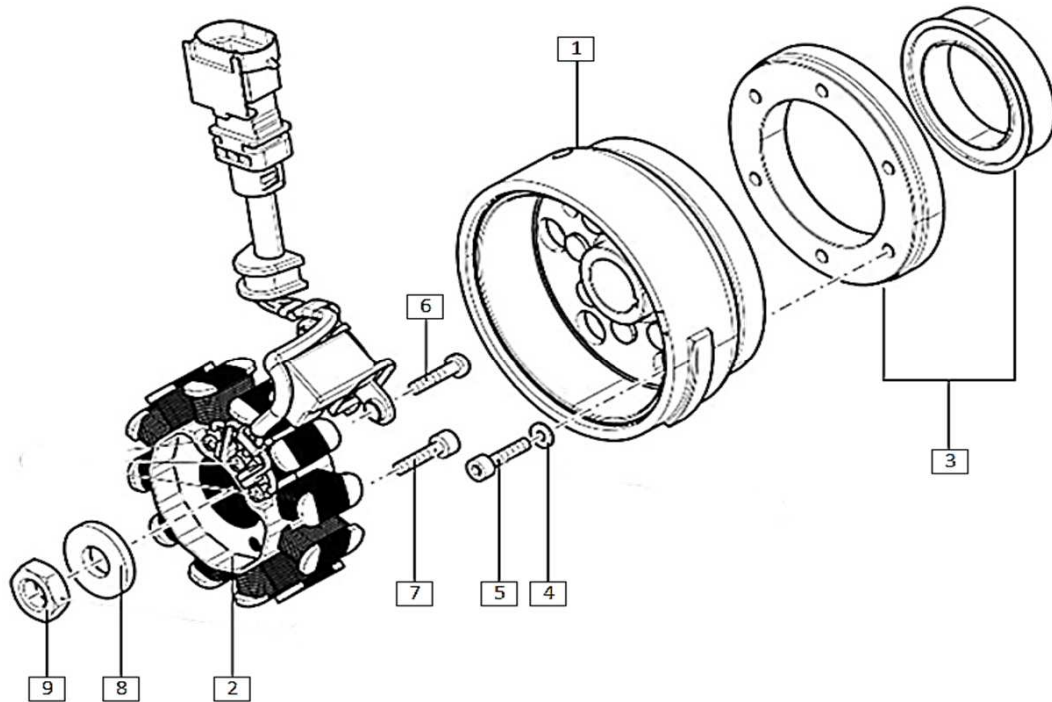

D-15: GENERATOR

Ref.	Part Number	Description	Q.ty
1	641009	FLYWHEEL	1
2	640043	STATOR	1
3	871520	STARTING CLUTCH ASS'Y	1
4	479515	SPRING WASHER 6,1x7,7x1,6	6
5	841613	BOLT M6x20	6
6	015715	BOLT M5x16	2
7	486972	BOLT M5x25	2
8	840320	WASHER 14,2x30,8x1,5	1
9	874760	NUT M12x1,25	1