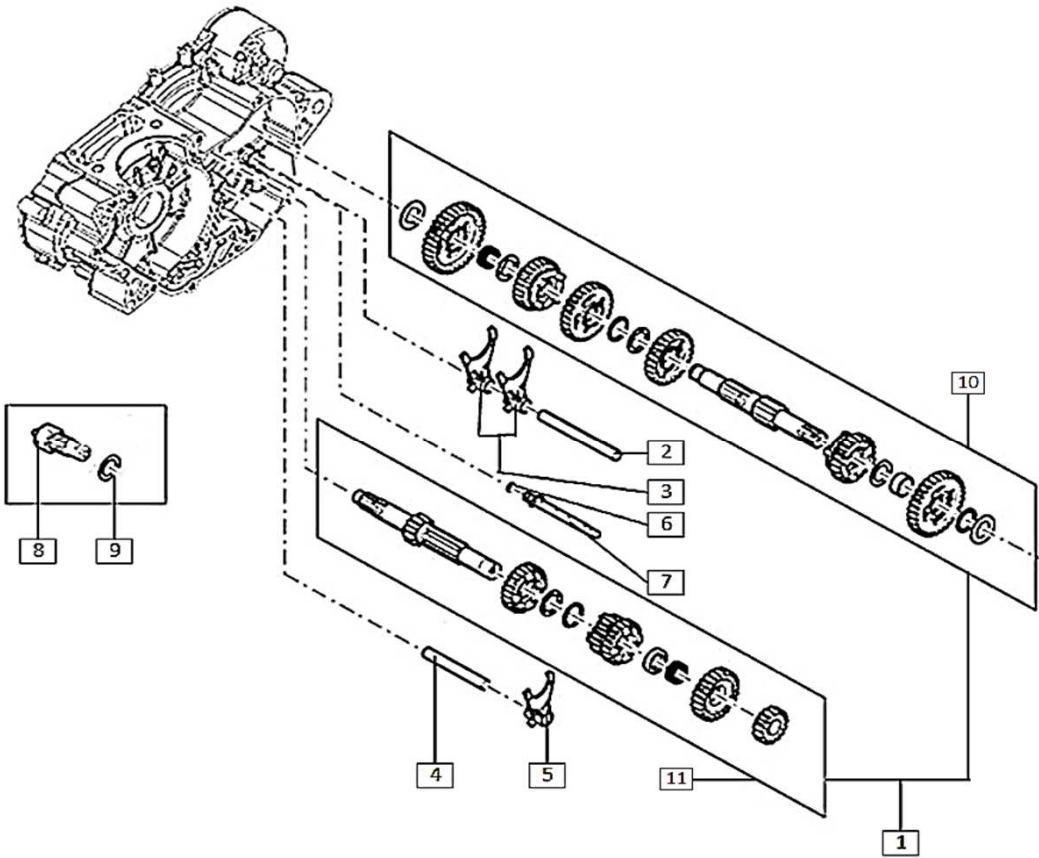

D-16: GEARBOX

Ref.	Part Number	Description	Q.ty
1	23200-IJ24-0000	GEARBOX ASS'Y	1
2	871442	SECONDARY AXEL FORK SHAFT	1
3	847032	SECONDARY AXEL FORK	2
4	871443	PRIMARY AXEL FORK SHAFT	1
5	847031	PRIMARY AXEL FORK	1
6	873097	O-RING 5,3x1,8	1
7	B046328	LUBRICATION PIPE	1
8	880095	NEUTRAL SENSOR	1
9	8804C-IJ24-0000	NEUTRAL SENSOR GASKET	1
10	899428	SECONDARY AXEL	1
11	2A000088	PRIMARY AXEL	1