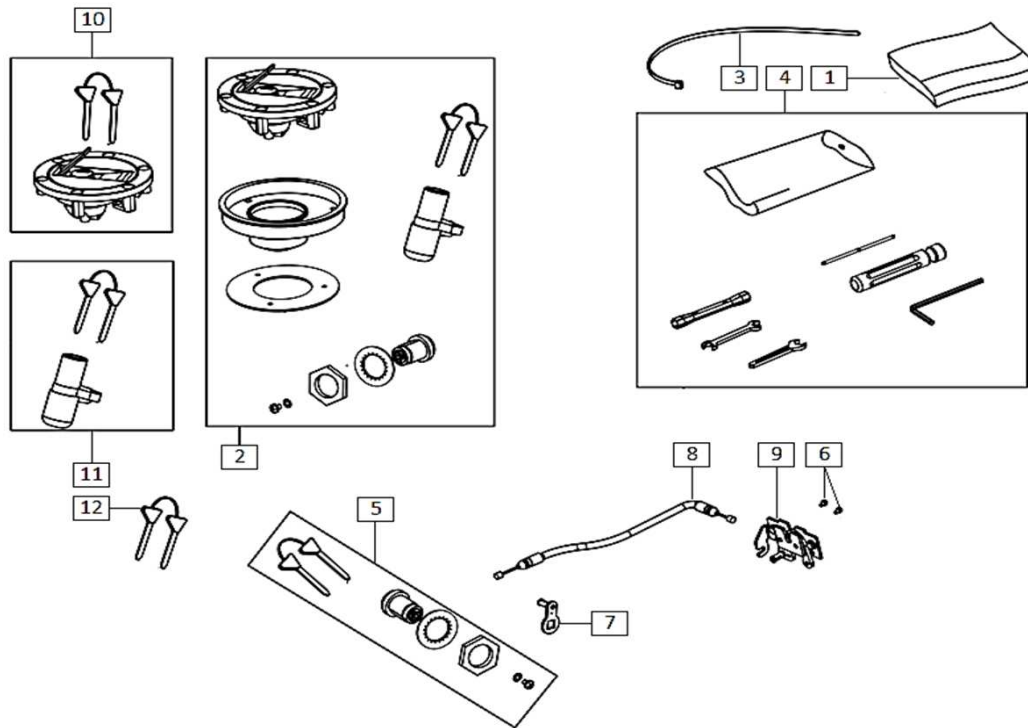

hps

D-35: LOCK SET & TOOLS

Ref.	Part Number	Description	Q.ty
1	679886	OWNER'S MANUAL	1
2	679997	VEHICLE LOCK SET	1
3	08216-0000-0900	STRAP	1
4	ZP863540	TOOL KIT	1
5	ZP866254H7 679997-4	CHANGED IN 679997-4 SEAT LOCK SET	1
6	B057890006001070B	BOLT M6x10	2
7	679970	SEAT LOCK SET LEVER	1
8	679829	SEAT LOCK CABLE	1
9	ZP866254-H8	SEAT LOCK	1
10	679997-2	FUEL TANK LOCK WITH KEY	1
11	679997-3	ELECTRIC DOOR LOCK	1
12	679997-1	KEY (ROUGH)	1