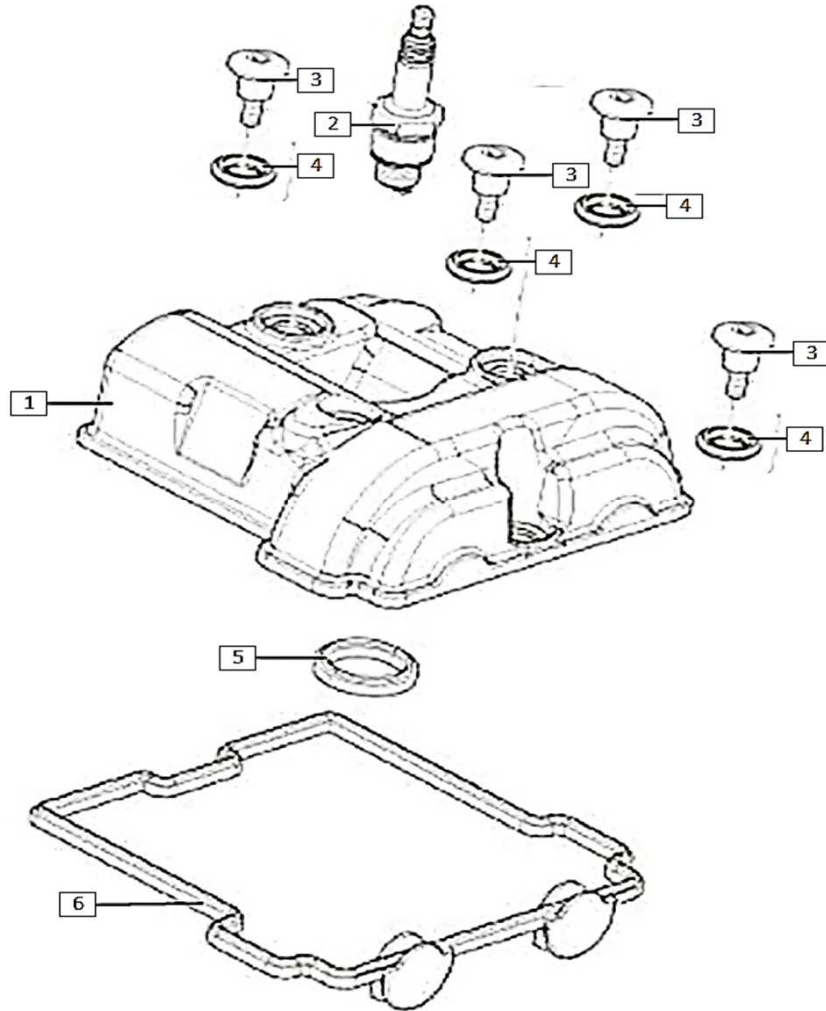

hps

D-5: CYLINDER HEAD COVER

Ref.	Part Number	Description	Q.ty
1	871705	CYLINDER HEAD COVER ASS'Y	1
	873552	STEEL SHEET	1
	016404	SPRING WASHER	1
	256212	SCREW	1
2	828209	SPARK PLUG NGK CR9EB	1
3	3ATN000118	BOLT M6	4
4	3CAA000399	VALVE COVER RUBBER DAMPER	4
5	874617	SPARK PLUG RUBBER DAMPER	1
6	873651	CYLINDER HEAD COVER GASKET	1