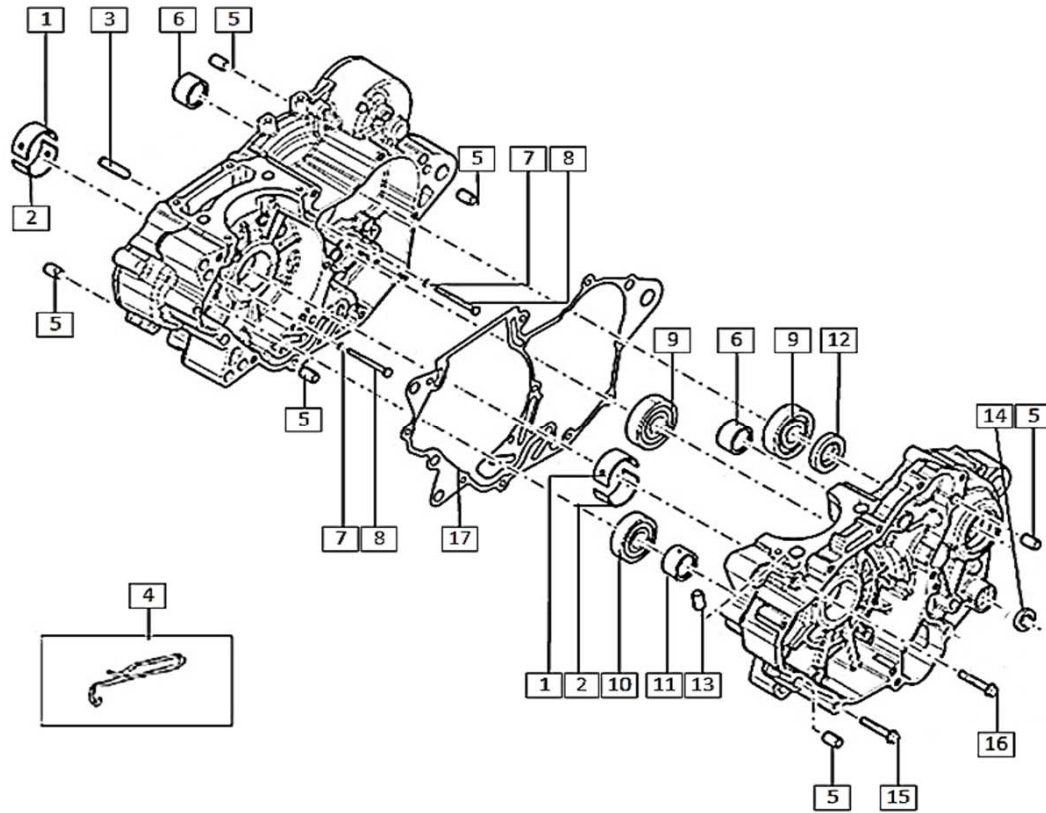

D-13: CRANKCASE BEARINGS

Ref.	Part Number	Description	Q.ty
1	858017	HALF BEARING "A"	2
2	858018	HALF BEARING "B"	2
3	847076	PIN	1
4	873735	WIRE RETAINER CLAMP	1
5	239388	DOWEL PIN 9,5x15	6
6	182015	NEEDLE BEARING (16x12x22)	2
7	224664	WASHER 5,2x15x1,5	2
8	031057	BOLT M5x14	2
9	830036	BEARING (6303C3H)	2
10	485912	BEARING (6302/C3)	1
11	177442	NEEDLE BEARING (20x16x26)	1
12	847019	OIL SEAL 17x35x7	1
13	484993	DOWEL PIN 5x8	1
14	847075	OIL SEAL 12x20x5	1
15	B016425	BOLT M6x60	12
16	828922	BOLT M6x75	1
17	873086	GASKET	1