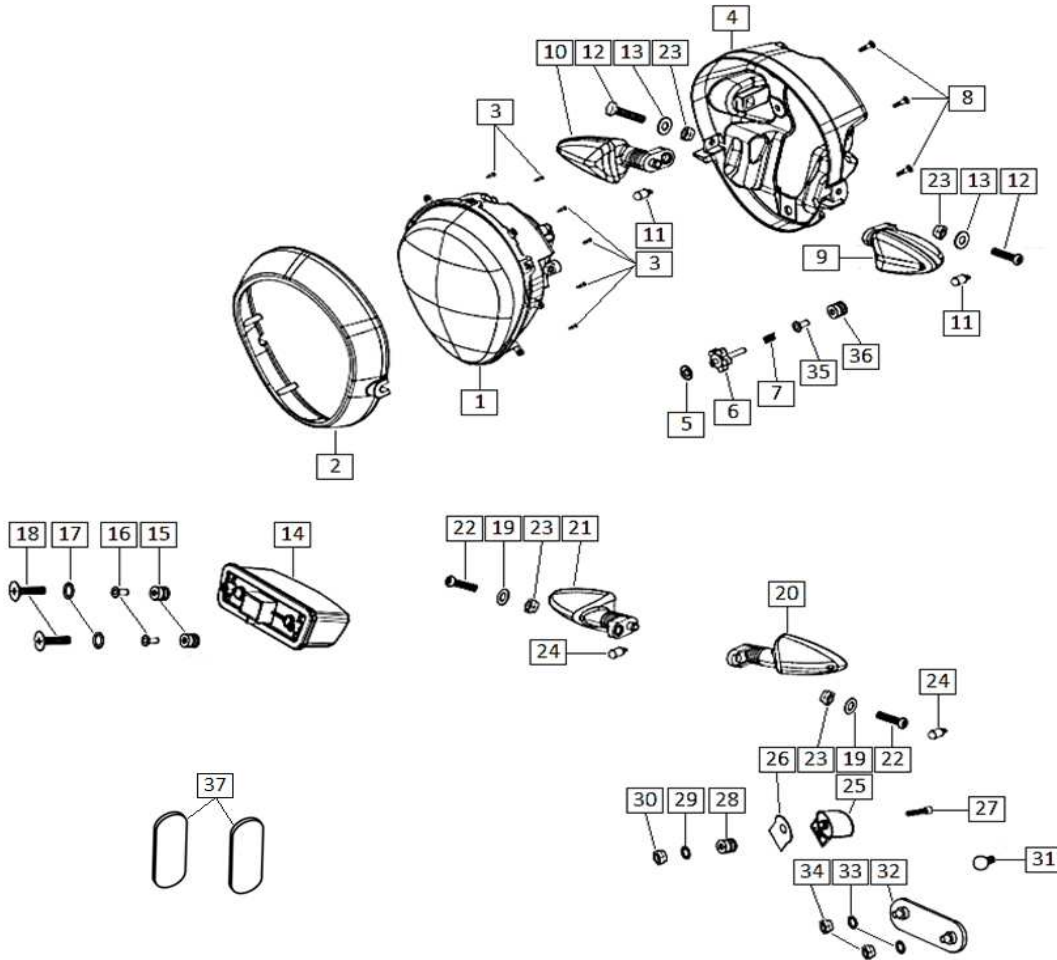

D-25: LIGHTING DEVICES

Ref.	Part Number	Description	Q.ty
35	137300	SPACER	1
36	255400	GROMMET	1
37	664045	FRONT FORK SIDE REFLECTOR	2