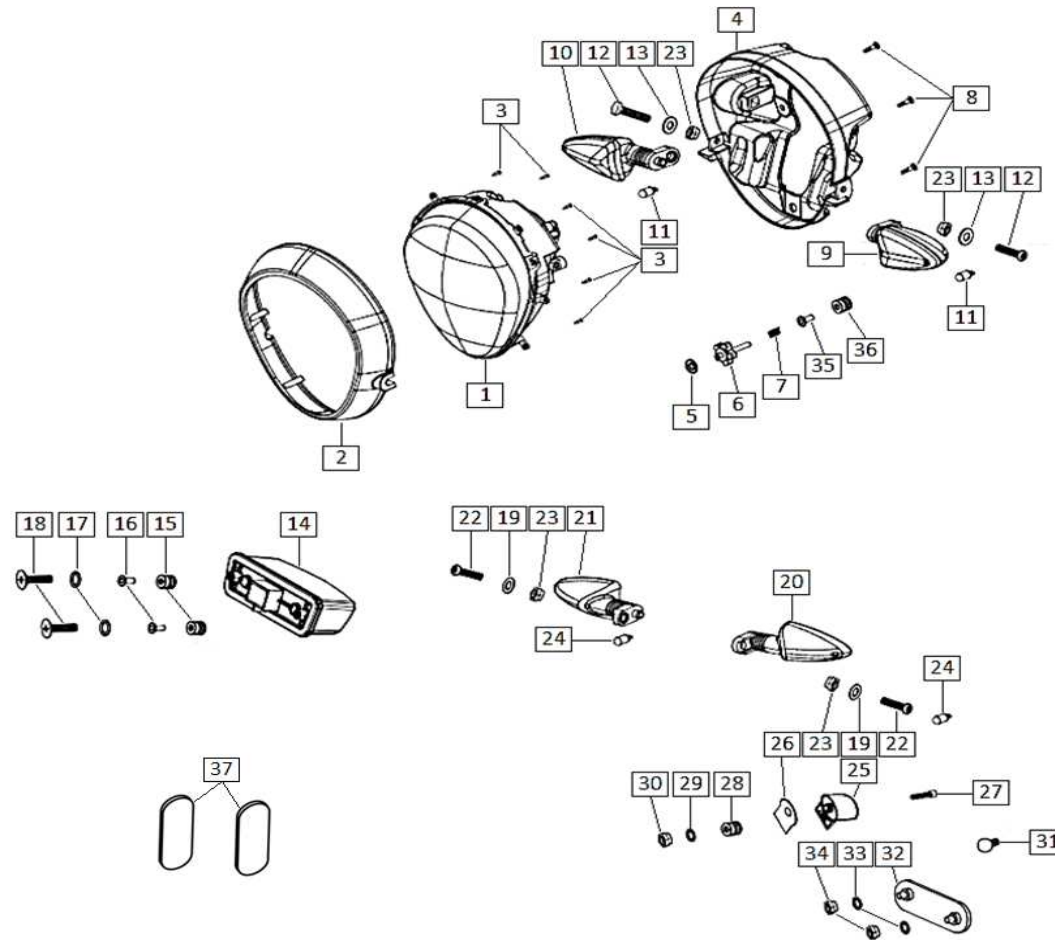

D-25: LIGHTING DEVICES

Ref.	Part Number	Description	Q.ty
1	679760	HEADLIGHT	1
2	6796300000XB	CHANGED IN 67963000008X	1
	67963000008X	HEADLIGHT FR. COVER (WHITE)	
	67963000007B	HEADLIGHT FR. COVER (TITANIUM)	
3	B008450003501220B	SCREW 3,5x16	6
4	6796310000XB	CHANGED IN 67963100028X	1
	67963100028X	HEADLIGHT RR. COVER (WHITE)	
	67963100007B	CHANGED IN 67963100017B	
	67963100017B	HEADLIGHT RR. COVER (TITANIUM)	
5	244400	LOCK WASHER	1
6	180501	ADJUSTING BOLT	1
7	00G02301501	ADJUSTING BOLT SPRING	1
8	AP8152302	BOLT M5x14	3
9	679512	LH FRONT FLASHER	1
10	679513	RH FRONT FLASHER	1
11	679511	FLASHER BULB	2
12	624995	BOLT M6x16	2
13	B0009700060000K0B	NUT M6	2
14	ZP865634	TAIL LIGHT	1
15	ZP864461	SPACER	2
16	00D01010821	GROMMET	2
17	013763	WASHER 4,3x12x1	2
18	~~270793~~ 258146	CHANGED IN 258146 SCREW 3,5x16	2
19	B0009700060000K0B	WASHER Ø6	4
20	679655	LH REAR FLASHER	1
21	679585	RH REAR FLASHER	1
22	624995	BOLT M6x16	2
23	B061720206000060B	NUT M6	4
24	679511	FLASHER BULB	2
25	679610	LICENSE PLATE LIGHT	1
26	AP8117258	LICENSE PLATE LIGHT RUBBER	1
27	B000700005001670H	BOLT M5x16	1
28	00D01010821	GROMMET	1
29	B0009600050000K0B	WASHER Ø5	1
30	B061720205000060B	NUT M5	1
31	00H01003131	LICENSE PLATE LIGHT BULB	2
32	00G04403752	REAR REFLECTOR (RED)	1
33	B0009600050000K0B	WASHER Ø5	2
34	B061720204000060H	NUT M5	2