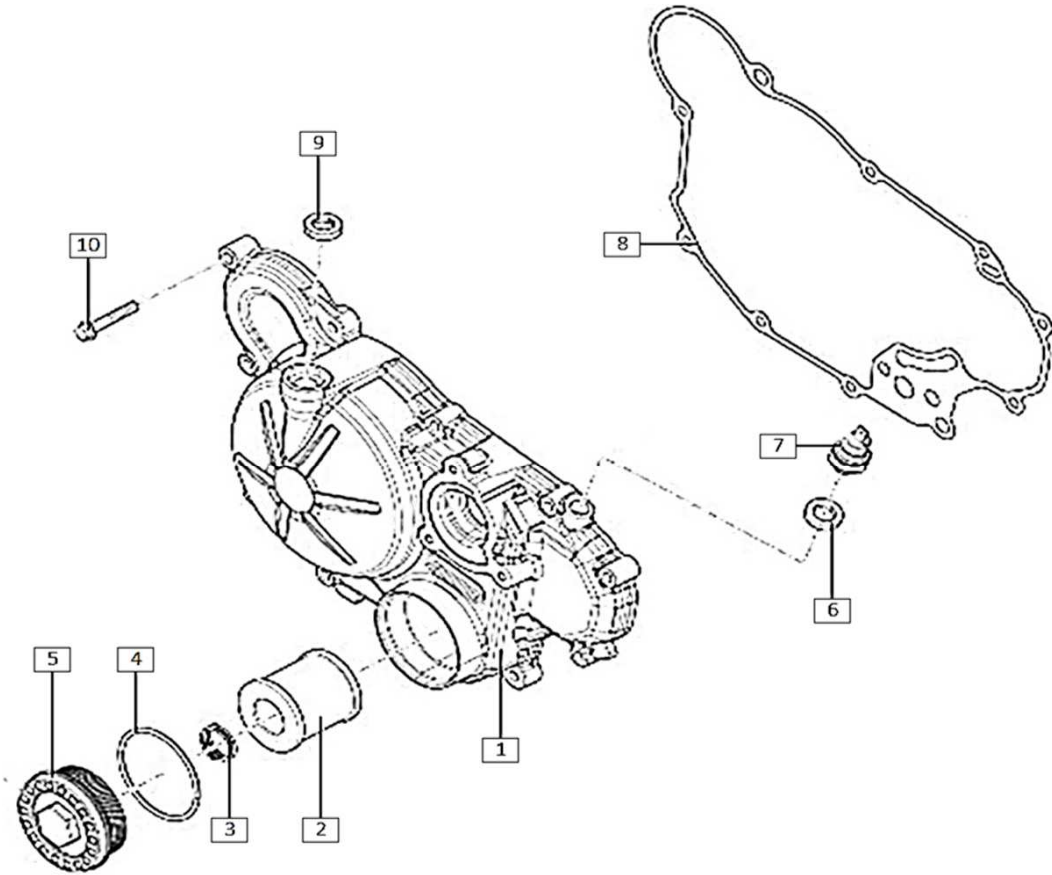

*hps*

**D-2: CYLINDER & PISTON**

Ref.	Part Number	Description	Q.ty
1	<del>871598</del> 871598-1	CHANGED IN 871598-1 CYLINDER	1
2	854794	CYLINDER HEAD GASKET	1
3	<del>871813</del> 898505	CHANGED IN 898505 PISTON	1
4	963486	CIRCLIP	2
5	873173	PISTON PIN	1
6	872694	SCRAPER RING	1
7	872693	2ND COMPRESSION RING	1
8	872692	1ST COMPRESSION RING	1
9	CM157500	CYLINDER GASKET	1
10	834254	CHAIN TENSIONER GASKET	1
11	831274	CHAIN TENSIONER	1
12	B016777	BOLT M6x16	2

**D-4: RH CRANKCASE COVER**

Ref.	Part Number	Description	Q.ty
1	<del>871704</del> 1A005890-1	CHANGED IN 1A005890-1 RH CRANKCASE COVER	1
2	<del>874081</del> 874081-1	CHANGED IN 874081-1 1ST OIL FILTER	1
3	AP9150167	SPRING	1
4	AP9150355	O-RING 53,7x2,6	1
5	851295	OIL FILTER COVER	1
6	AP9150472	WASHER 10,5x17x1,5	1
7	641541	OIL PRESSURE SENSOR	1
8	878241	RH CRANKCASE COVER GASKET	1
9	847075	OIL SEAL 12x20x5	1
10	414838	BOLT M6x35	10