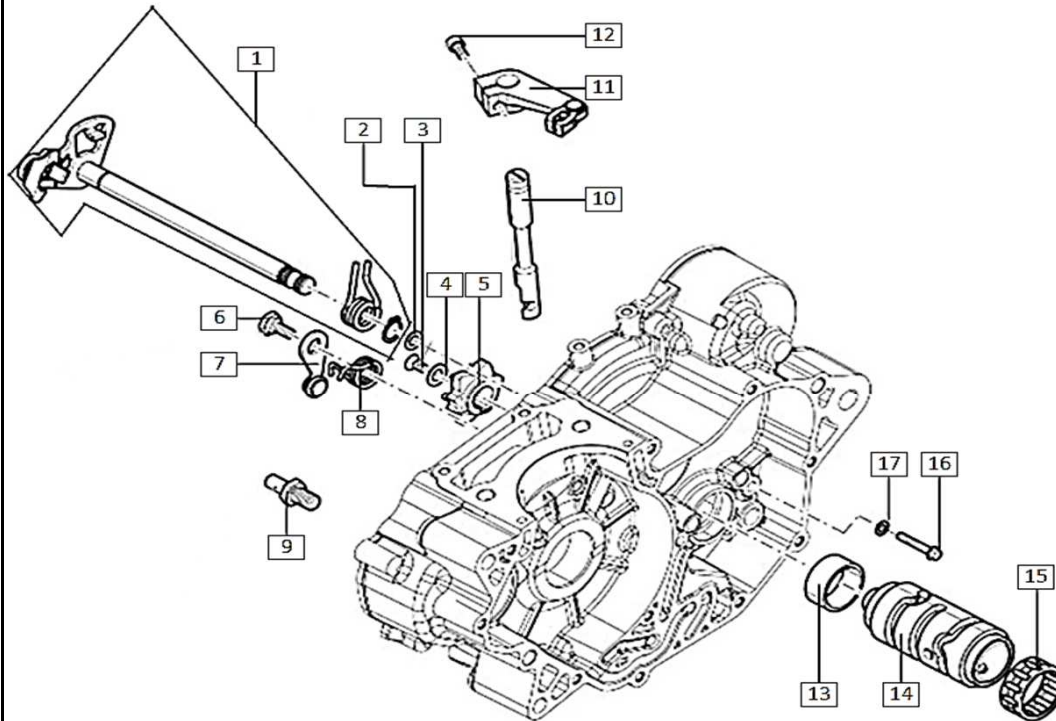

D-12: GEARSHIFT

Ref.	Part Number	Description	Q.ty
1	1A004356	GEAR SHIFT SHAFT	1
2	847228	WASHER 12,2x20x0,5	1
3	018639	BOLT M6x20	1
4	006125	WASHER 6,4x14x1,5	1
5	899154	DRUM SELECTOR GEAR	1
6	879942	BOLT	1
7	871554	SELECTING GEAR LOCK LEVER	1
8	847069	SPRING	1
9	B017981	GEAR SELECTOR PIN	1
10	847083	CLUTCH DRIVE SHAFT	1
11	~~B043224~~ B043224-1	CHANGED IN B043224-1 CLUETH DRIVE SHAFT LEVER	1
12	623920	BOLT M6x20	1
13	898627	BEARING (16003)	1
14	899151	GEARSHIFT DRUM	1
15	898628	NEEDLE BEARING (HK2210)	1
16	274369	BOLT M6x12	1