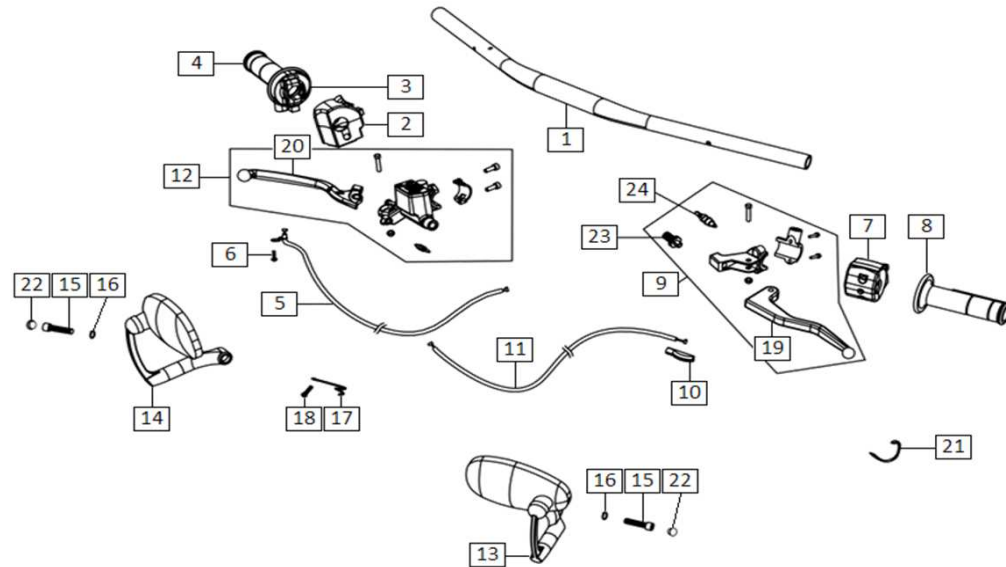

D-29: HANDLEBAR

Ref.	Part Number	Description	Q.ty
1	679504	HANDLEBAR	1
2	679989	RH HANDLEBAR SWITCH	1
3	679359	THROTTLE CONTROL	1
4	679657	RH HANDLEBAR GRIP (BROWN)	1
	680022	RH HANDLEBAR GRIP (RED)	
5	680024	THROTTLE CABLE	1
6	B008180005001220H	SCREW M5x12	1
7	ZP00H02306381	LH HANDLEBAR SWITCH	2
8	679658	LH HANDLEBAR GRIP (BROWN)	1
	680023	LH HANDLEBAR GRIP (RED)	
9	679992 ZP680467	CHANGED IN ZP680467 CLUTCH LEVER ASS'Y	1
10	679415	CLUTCH HANDLE SLEEVE	1
11	679656	CLUTCH CABLE	1
12	720801000	CHANGED IN 680029	1
	680029	FRONT BRAKE MASTER CYLINDER	
13	679576	LH REAR VIEW MIRROR	1
14	679577	RH REAR VIEW MIRROR	1
15	B0007000100060S0B	BOLT M10x60	2
16	679854	SPRING WASHER Ø10	2
17	00H04401261	FRONT BRAKE SPRING CLAMPS	1
18	00D05910081	BOLT M6x16	1
19	ZP00H00905291	CLUTCH LEVER	1
20	710151005	FRONT BRAKE LEVER	1
21	08216-0000-G100	RUBBER BAND	8
22	ZP680569	REAR VIEW MIRROR GROMMET 1	2
23	ZP864295	CLUTCH CABLE ADJUSTER	1
24	7221A-I589-0000	CLUTCH SENSOR	1