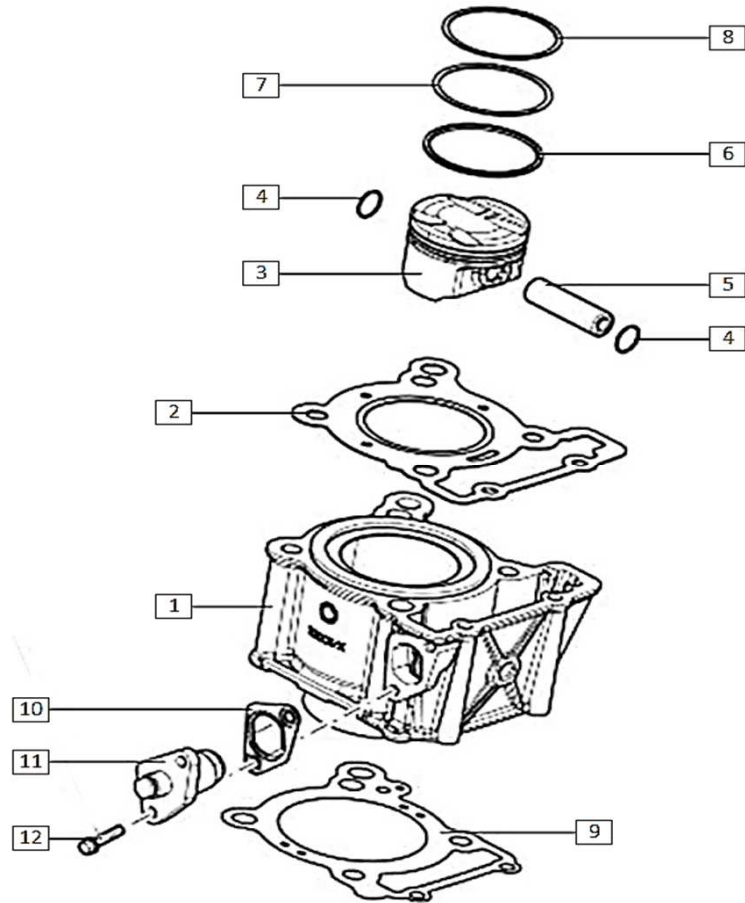

### D-1: CRANKSHAFT & CRANKCASE

Ref.	Part Number	Description	Q.ty
1	<del>1A005424</del> 1a005887-1	CHANGED IN 1a005887-1 RH CRANKCASE	1
2	899917	CRANKSHAFT ASS'Y	1
3	<del>1A005419</del> 1a005886-1	CHANGED IN 1a005886-1 LH CRANKCASE	1
4	871342	COUNTERSHAFT	1
5	871446	COUNTERSHAFT DRIVE GEAR	1
6	871156	COUNTERSHAFT DRIVEN GEAR	1
7	178790	WASHER 10,3x2,5x22	1
8	847275	NUT M10x1	1

*hps*

**D-2: CYLINDER & PISTON**

Ref.	Part Number	Description	Q.ty
1	<del>871598</del> 871598-1	CHANGED IN 871598-1 CYLINDER	1
2	854794	CYLINDER HEAD GASKET	1
3	<del>871813</del> 898505	CHANGED IN 898505 PISTON	1
4	963486	CIRCLIP	2
5	873173	PISTON PIN	1
6	872694	SCRAPER RING	1
7	872693	2ND COMPRESSION RING	1
8	872692	1ST COMPRESSION RING	1
9	CM157500	CYLINDER GASKET	1
10	834254	CHAIN TENSIONER GASKET	1
11	831274	CHAIN TENSIONER	1
12	B016777	BOLT M6x16	2

**D-4: RH CRANKCASE COVER**

Ref.	Part Number	Description	Q.ty
1	<del>871704</del> 1A005890-1	CHANGED IN 1A005890-1 RH CRANKCASE COVER	1
2	<del>874081</del> 874081-1	CHANGED IN 874081-1 1ST OIL FILTER	1
3	AP9150167	SPRING	1
4	AP9150355	O-RING 53,7x2,6	1
5	851295	OIL FILTER COVER	1
6	AP9150472	WASHER 10,5x17x1,5	1
7	641541	OIL PRESSURE SENSOR	1
8	878241	RH CRANKCASE COVER GASKET	1
9	847075	OIL SEAL 12x20x5	1
10	414838	BOLT M6x35	10

### D-7: CAM CHAIN

Ref.	Part Number	Description	Q.ty
1	2DCA000254	CAM CHAIN	1
2	3DBA000640	CAMSHAFT GEAR	2
3	4ABN000132	BOLT M8x20	2
4	3DVN000235	WASHER 8,25x23x4	2
5	3DDA000379	FIXED CAM CHAIN GUIDE	1
6	871445	TIMING SPROCKET	1
7	3DDA000380	MOVEABLE CAM CHAIN GUIDE	1
8	898913	BOLT M6x14.5	1