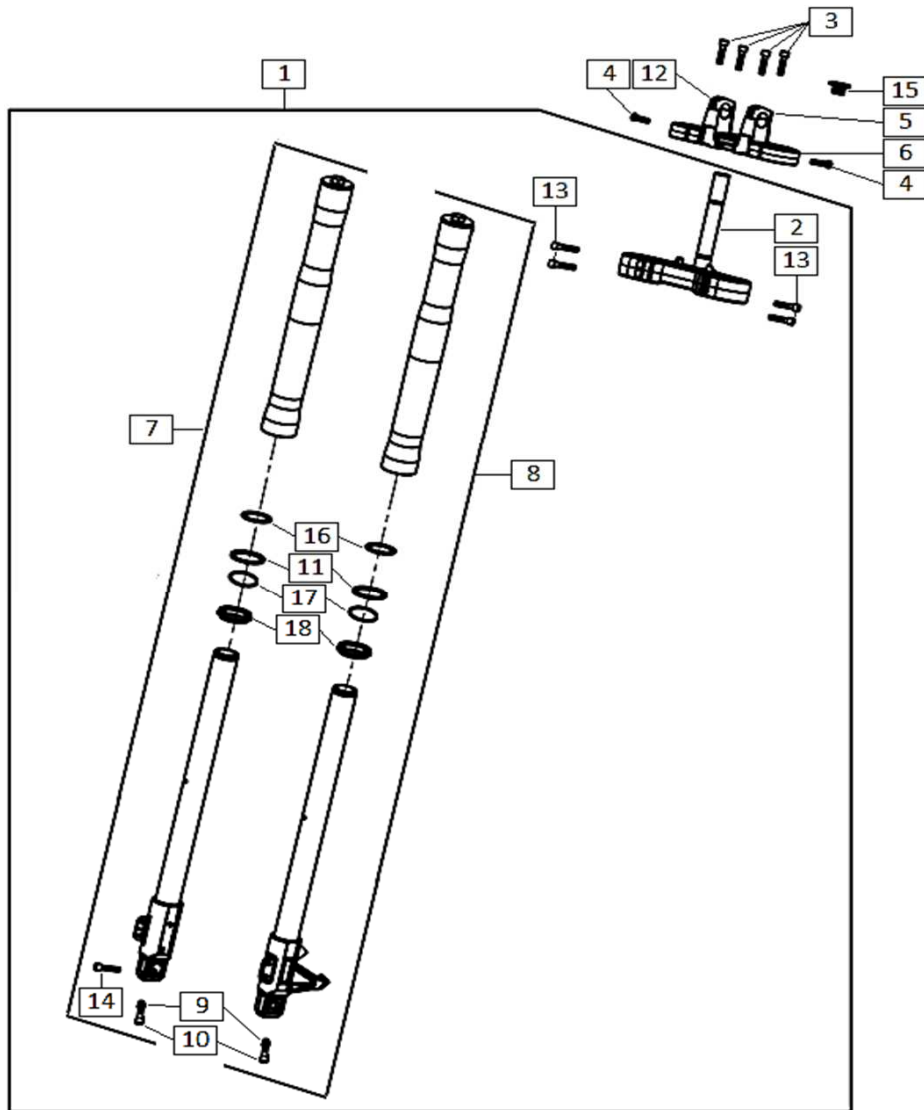

D-21: FRONT FORK & TRIPLE CLAMP

Ref.	Part Number	Description	Q.ty
1	679587	FRONT FORK ASS'Y	1
2	679587-1	LOWER TRIPLE CLAMP	1
3	B000700008003070B	BOLT M8x30	4
4	271596	BOLT M8x25	2
5	679826	LH HANDLEBAR CLAMP	1
6	679650	UPPER TRIPLE CLAMP	1
7	679587-2	RH FRONT FORK LEG	1
8	679587-3	LH FRONT FORK LEG	1
9	B044060	SPRING WASHER Ø10	2
10	AP8150196	BOLT M10x35	2
11	B044055	OIL SEAL 40x50x10	2
12	679827	RH HANDLEBAR CLAMP	1
13	B000700008003570B	BOLT M8x35	4
14	B000700008003070B	BOLT M8x30	1
15	865482	STEERING COLUMN LOCK NUT	1
16	B044054	OIL SEAL STOP	2
17	B044056	RING STOP	2
18	B044057	DUST COVER	2