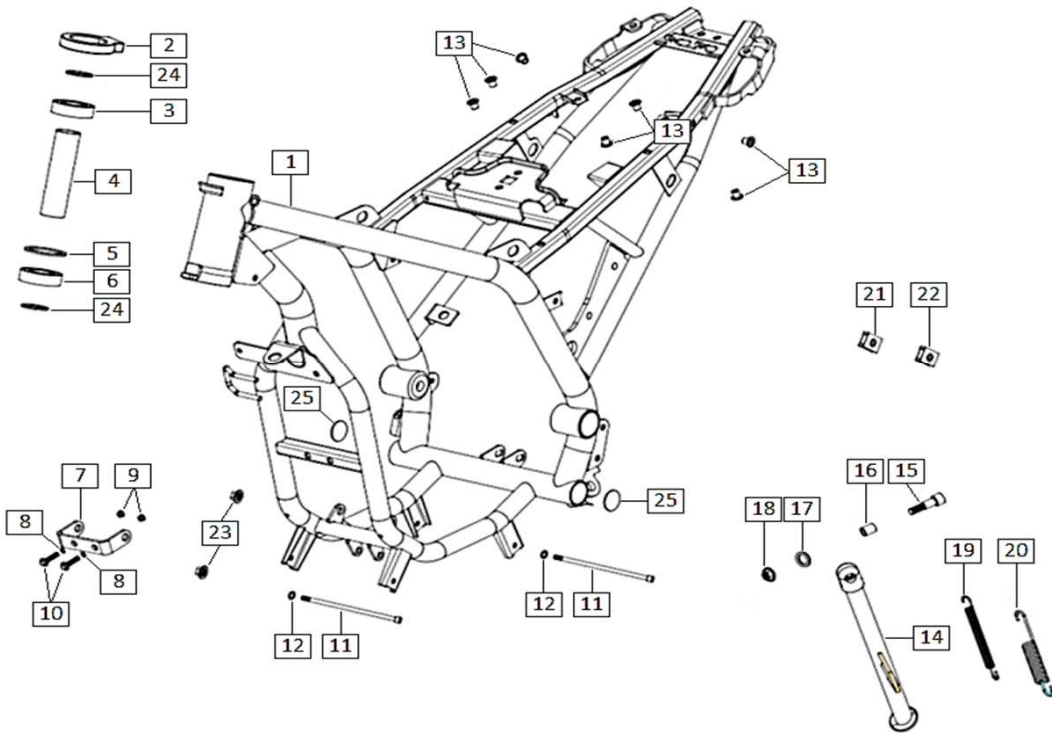

D-18: FRAME BODY & SIDE STAND

Ref.	Part Number	Description	Q.ty
1	67948700WNA	FRAME BODY ASS'Y	1
2	680028	DUSTPROOF COVER	1
3	00000056205	STEERING BEARING (6205-2RSH)	1
4	865666	STEERING BEARING BUSHING	1
5	00H06500451	WASHER 42x51,8x2,5	1
6	00000056205	STEERING BEARING (6205-2RSH)	1
7	86331601WNB	FRONT ENGINE BRACKET	1
8	B0009700080000K0B	WASHER Ø8	2
9	B057890008004070B	BOLT M8x40	2
10	B061720208000060B	NUT M8	2
11	B0007000100100S0B	BOLT M10x100	2
12	B0009700100000K0B	WASHER Ø10	4
13	B017880010006000C	RIVETING NUT	7
14	67964800WNA	SIDE STAND	1
15	863310	SIDE STAND BOLT	1
16	00H00801431	BUSHING	2
17	B0009700060000K0B	WASHER Ø6	1
18	B061830106000060B	NUT M6	1
19	8221211	SIDE STAND INNER SPRING	1
20	8221204	SIDE STAND OUTER SPRING	1
21	254485	PLATE NUT M6	1
22	248419	PLATE NUT M5	1
23	002440	NUT M10x1,5	2
24	00008902630	WASHER 33,5x22x2	2
25	679991	DUSTPROOF CAP	2