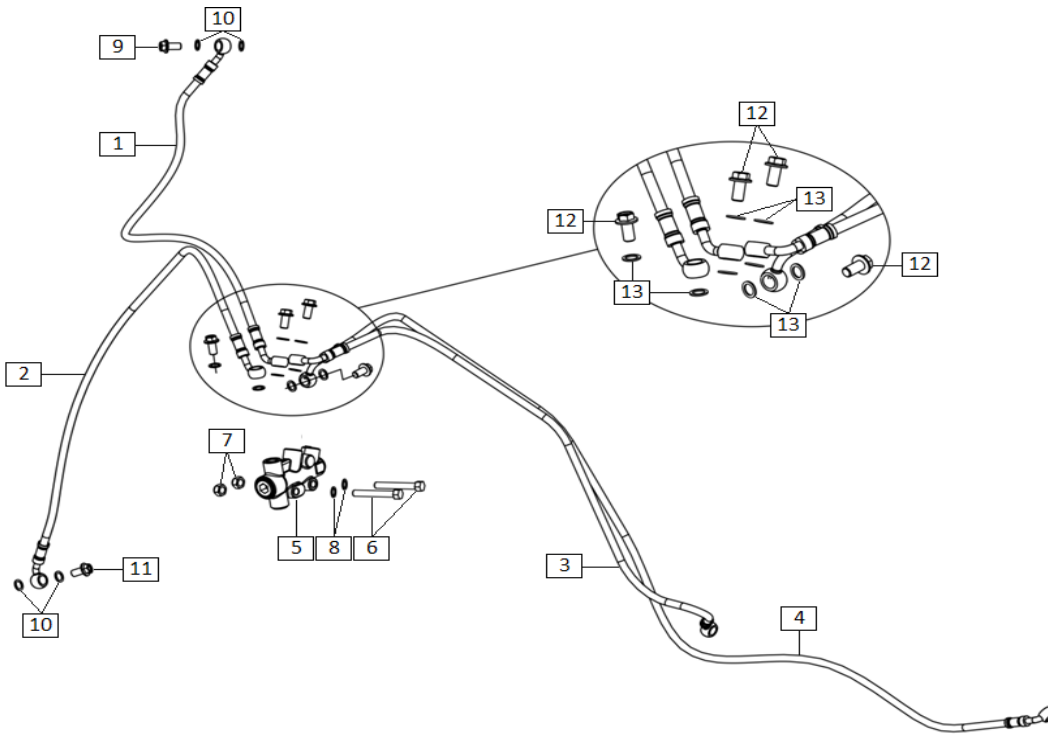

D-23: CBS SYSTEM

Ref.	Part Number	Description	Q.ty
1	679981	FRONT MASTER CYLINDER TUBE	1
2	679982	FRONT CALIPER TUBE	1
3	679983	REAR MASTER CYLINDER TUBE	1
4	679984	REAR CALIPER TUBE	1
5	679985	CBS DISTRIBUTION VALVE	1
6	B0578300060040S0B	BOLT M6x40	2
7	B061830106000060B	NUT M6	2
8	B0009700060000K0B	WASHER Ø6	2
9	710010003	BANJO BOLT	1
10	710010004	SEALING WASHER	4
11	710010003A	BANJO BOLT	1
12	651502	BOLT M10	4
13	127927	WASHER 10x14x1	8