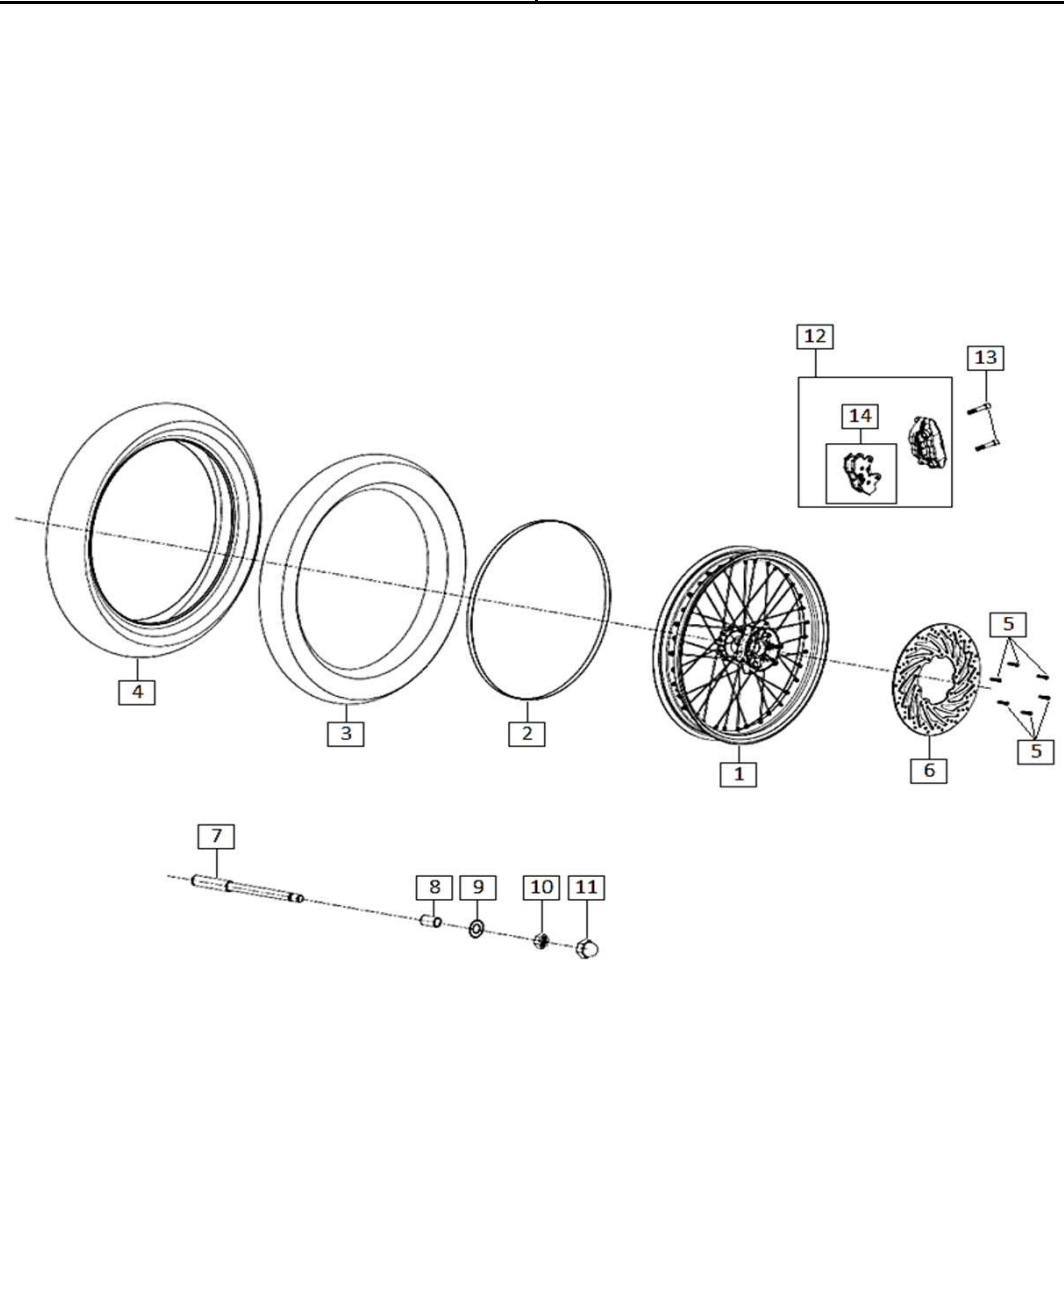

hps

D-30: FRONT WHEEL

Ref.	Part Number	Description	Q.ty
1	~~679582~~ ZP680617	CHANGED IN ZP680617 FRONT RIM ASS'Y (2,15x18")	1
2	51205-0000-0000	FLAP 18"	1
3	679575	INNER TUBE 18"	1
4	679823	FRONT TIRE 100/80-18"	1
5	271147	BOLT M6x20	6
6	679988	FRONT BRAKE DISC	1
7	679584	FRONT WHEEL AXLE	1
8	~~679481~~ ZP680598	CHANGED IN ZP680598 LH FRONT WHEEL SPACER	1
9	B0009700150000K0B	WASHER Ø15	1
10	00H00300672	NUT M14	1
11	00H01201331	RUBBER CAP	1
12	~~74474200~~ ZP680468	CHANGED IN ZP680468 FRONT BRAKE CALIPER ASS'Y	1
13	B0007000100060S0B	BOLT M10x60	2
14	720072005F	FRONT BRAKE PADS	2