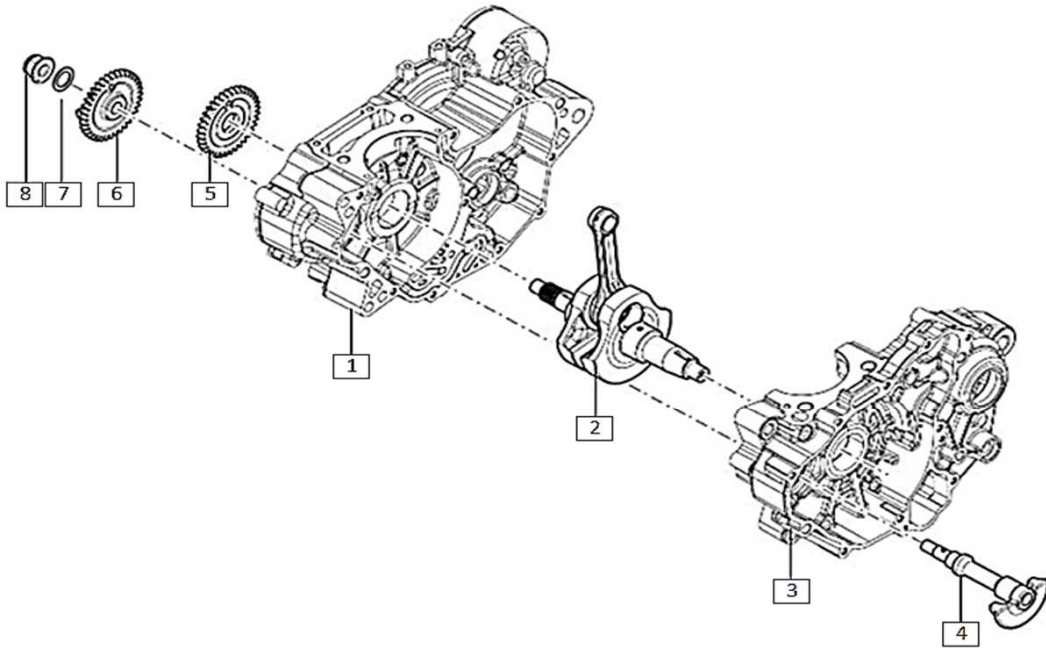

### D-1: CRANKSHAFT & CRANKCASE

Ref.	Part Number	Description	Q.ty
1	<del>1A005424</del> 1a005887-1	CHANGED IN 1a005887-1 RH CRANKCASE	1
2	899917	CRANKSHAFT ASS'Y	1
3	<del>1A005419</del> 1a005886-1	CHANGED IN 1a005886-1 LH CRANKCASE	1
4	871342	COUNTERSHAFT	1
5	871446	COUNTERSHAFT DRIVE GEAR	1
6	871156	COUNTERSHAFT DRIVEN GEAR	1
7	178790	WASHER 10,3x2,5x22	1
8	847275	NUT M10x1	1