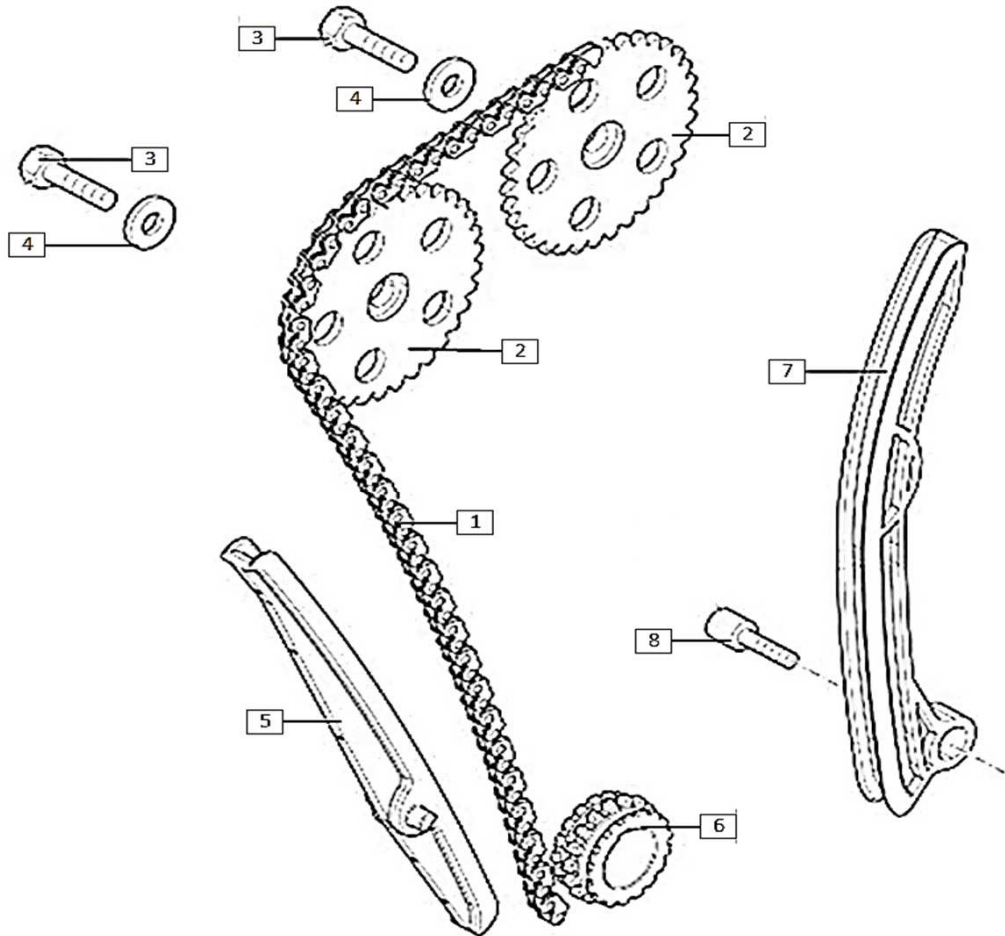

### D-5: CYLINDER HEAD COVER

Ref.	Part Number	Description	Q.ty
1	871705	CYLINDER HEAD COVER ASS'Y	1
	873552	STEEL SHEET	1
	016404	SPRING WASHER	1
	256212	SCREW	1
2	828209	SPARK PLUG NGK CR9EB	1
3	3ATN000118	BOLT M6	4
4	3CAA000399	VALVE COVER RUBBER DAMPER	4
5	874617	SPARK PLUG RUBBER DAMPER	1
6	873651	CYLINDER HEAD COVER GASKET	1

## D-6: LH CRANKCASE COVER

Ref.	Part Number	Description	Q.ty
1	<del>874776</del> 1A009173-1	CHANGED IN 1A009173-1 LH CRANKCASE COVER	1
2	829039	PLUG	2
3	479986	O-RING 15,4x2,1	2
4	414838	BOLT M6x35	10
5	874676	OIL DIPSTICK ASS'Y	1
6	871558	LH CRANKCASE COVER GASKET	1

### D-7: CAM CHAIN

Ref.	Part Number	Description	Q.ty
1	2DCA000254	CAM CHAIN	1
2	3DBA000640	CAMSHAFT GEAR	2
3	4ABN000132	BOLT M8x20	2
4	3DVN000235	WASHER 8,25x23x4	2
5	3DDA000379	FIXED CAM CHAIN GUIDE	1
6	871445	TIMING SPROCKET	1
7	3DDA000380	MOVEABLE CAM CHAIN GUIDE	1
8	898913	BOLT M6x14.5	1