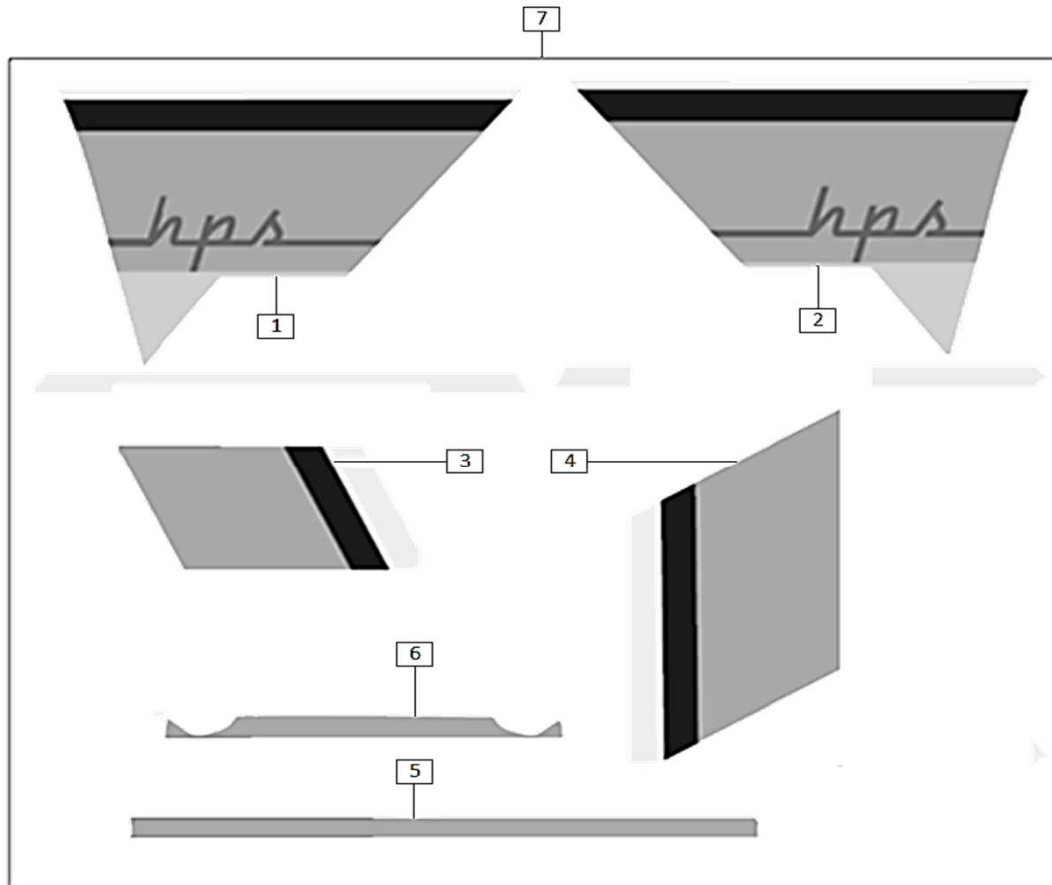

hps

D-39: DECALS (1)

WHITE VEHICLE:

Ref.	Part Number	Description	Q.ty
1	680005	LH FUEL TANK DECAL	1
2	680006	RH FUEL TANK DECAL	1
3	680009	LH UNDERBODY PANEL DECAL	1
4	680010	RH UNDERBODY PANEL DECAL	1
5	680013	UPPER HEADLIGHT COVER DECAL	1
6	680019	LOWER HEADLIGHT COVER DECAL	1
7	680016	DECAL SET (WHITE VEHICLE)	1

TITANIUM VEHICLE:

Ref.	Part Number	Description	Q.ty
1	680003	LH FUEL TANK DECAL	1
2	680004	RH FUEL TANK DECAL	1
3	680007	LH UNDERBODY PANEL DECAL	1
4	680008	RH UNDERBODY PANEL DECAL	1
5	680011	UPPER HEADLIGHT COVER DECAL	1
6	680012	LOWER HEADLIGHT COVER DECAL	1
7	680015	DECAL SET (TITANIUM VEHICLE)	1