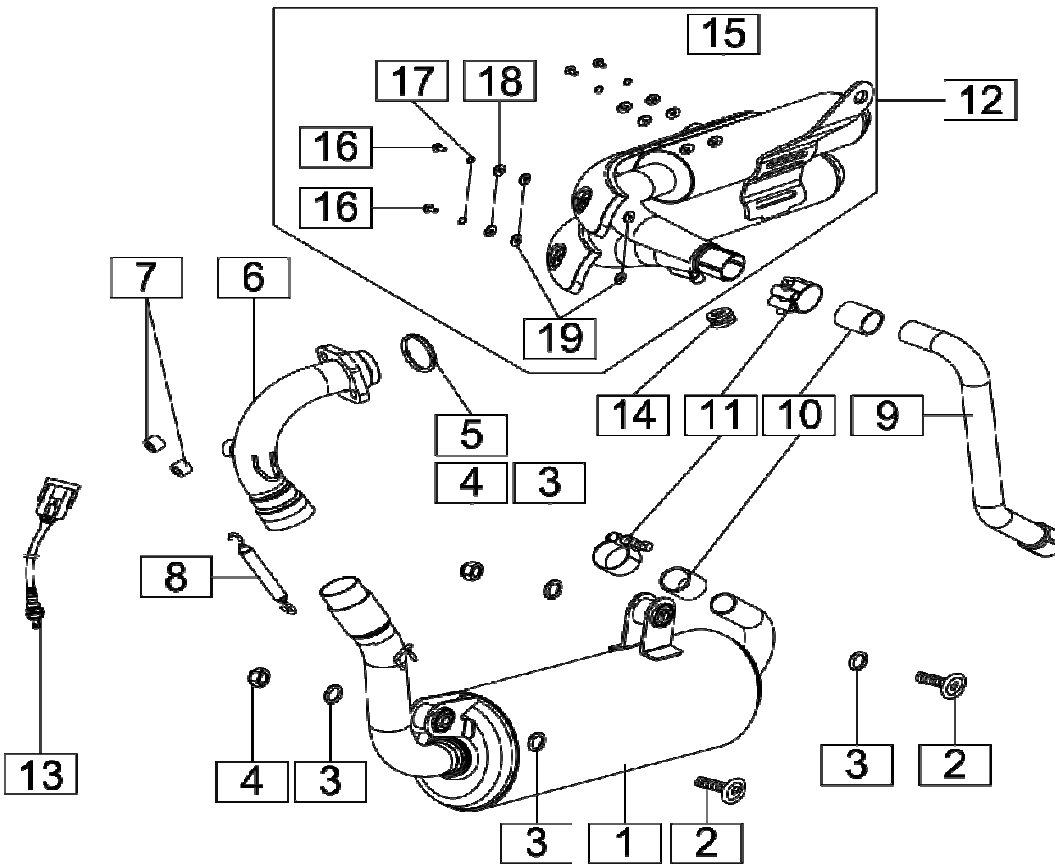

D-20: EXHAUST SYSTEM

Ref.	Part Number	Description	Q.ty
1	679516	MUFFLER	1
2	00H01301491	BOLT M8x50	2
3	B0009700080000K0B	WASHER 16x9x1,5	4
4	B061720208000060B	NUT M8	2
5	863506	EXHAUST PIPE GASKET	1
6	679515	EXHAUST PIPE	1
7	862560	SPECIAL NUT	2
8	679887	SPRING	1
9	679800	MUFFLER CONNECTING PIPE	1
10	679821	MUFFLER SLEEVE	2
11	679822	BAND	2
12	679819	OUTER MUFFLER	1
13	B044699	OXYGEN SENSOR	1
14	00D01600941	GROMMET	1
15	679814	OUTER MUFFLER PROTECTION	2
16	ZP864201	BOLT M5x15	4
17	B0009300060000000	SPRING WASHER Ø6	4
18	B0009700060000000	WASHER Ø6	4
19	18007-1468-0000	INSULATING WASHER Ø6	8