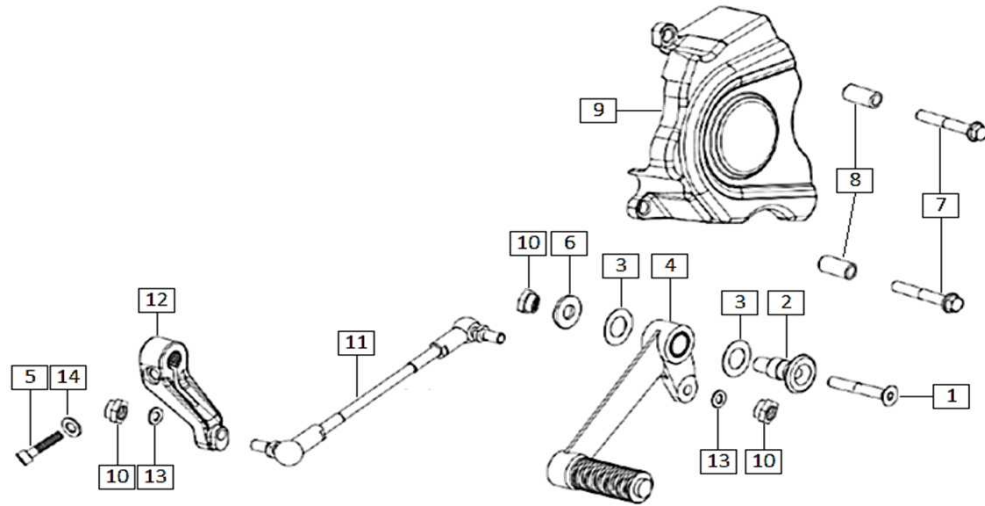

D-36: GEARSHIFT LEVER & SPROCKET COVER

Ref.	Part Number	Description	Q.ty
1	00013064000	BOLT M6x40	1
2	866514	BUSHING	1
3	AP8121697	WAVE WASHER 12x22x0,4	2
4	ZPAP8235011	GEARSHIFT LEVER	1
5	B000700006001670B	BOLT M6x16	1
6	B0009700060000K0B	WASHER Ø6	1
7	B000700005001670H	BOLT M5x16	1
8	00H01600911	BUSHING	2
9	898059	SPROCKET COVER	1
10	B061720206000060B	NUT M6	3
11	679593	SHIFT LEVER CONNECTING ROD	1
12	679594	GEARBOX LEVER	1
13	B0009700060000K0B	WASHER Ø6	2
14	B000930006000000B	WASHER Ø6	1