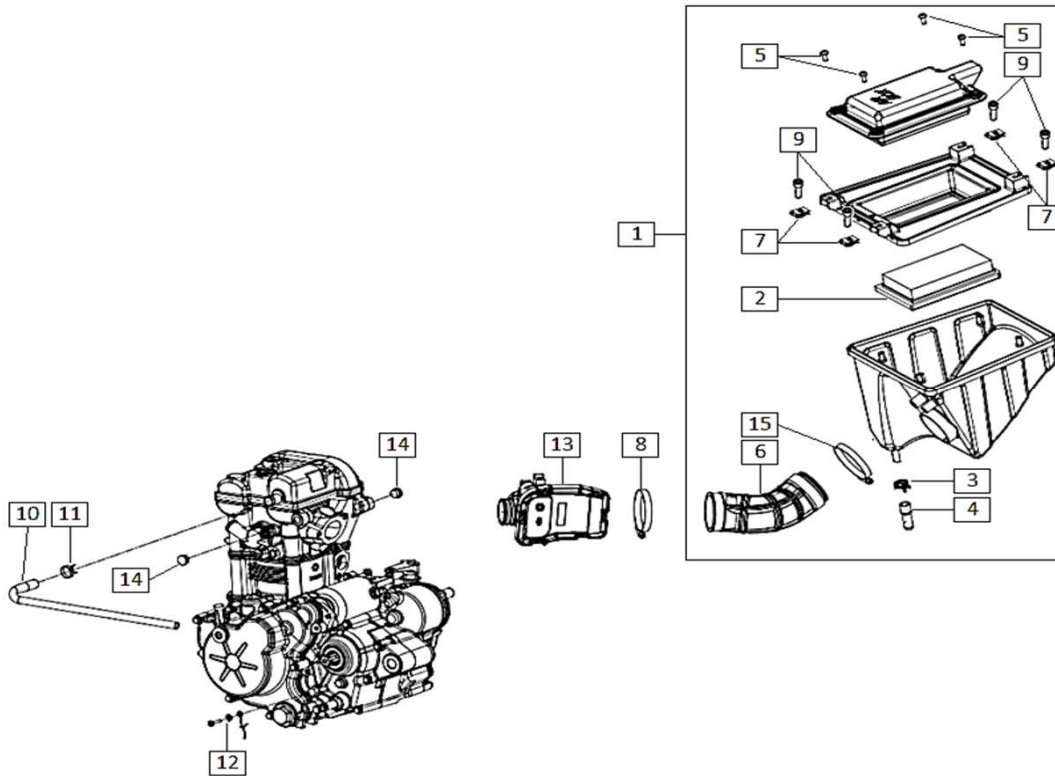

D-37: AIRBOX & ECU

Ref.	Part Number	Description	Q.ty
1	866732	AIR BOX ASS'Y	1
2	861130	AIR FILTER ELEMENT	1
3	862403	AIR BOX DRAIN TUBE	1
4	862404	CLAMP	1
5	B008180005001220H	BOLT M5x12	4
6	863212	AIR BOX DUCT	1
7	254485	PALTE NUT M6	4
8	862923	BAND	1
9	00D05910081	BOLT M6x16	4
10	863320	PIPE	1
11	679378	CLAMPING BAND	2
12	679695	WASHER FOR NEUTRAL WIRE	1
13	~~CM275601~~ CM2756Z1	CHANGED IN CM2756Z1 ECU	1
14	00G01800751	CYLINDER HEAD BOLT HOLE PLUG	2
15	863212-1	BAND	2