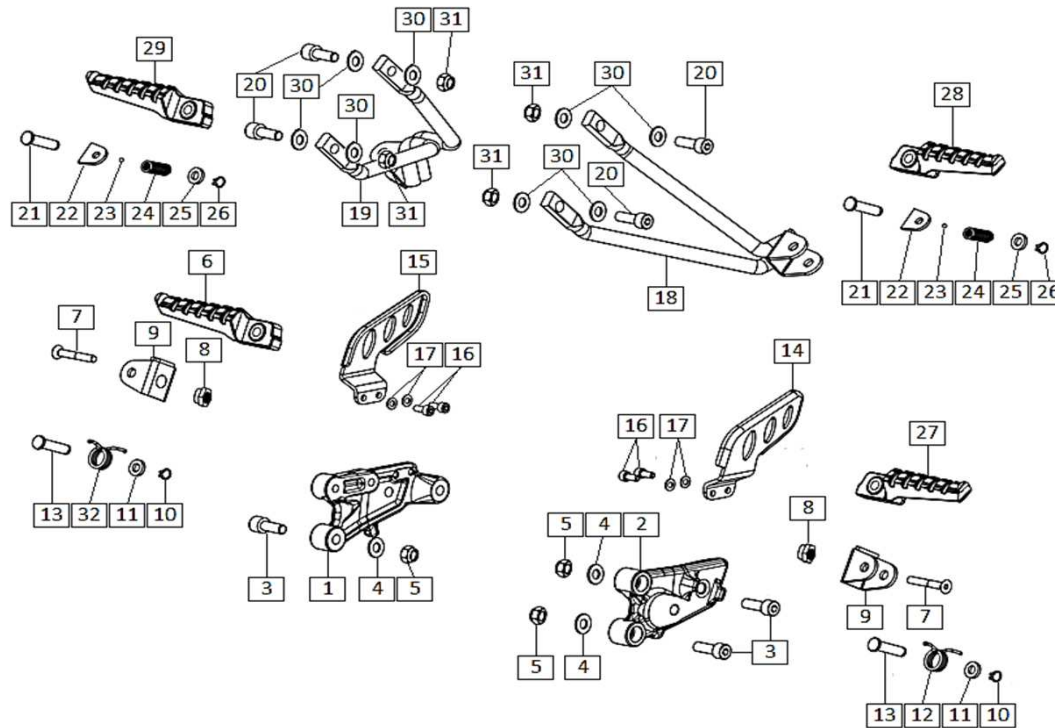

D-19: FOOTPEGS

Ref.	Part Number	Description	Q.ty
1	679596	RH DRIVER FOOTPEG BRACKET	1
2	679602	LH DRIVER FOOTPEG BRACKET	1
3	271596	BOLT M8x25	3
4	B0009700080000K0B	WASHER Ø8	3
5	B061720208000060B	NUT M8	3
6	ZPAP8132957	RH DRIVER FOOTPEG	1
7	0000013825A	BOLT M8x25	2
8	B061720208000060B	NUT M8	2
9	866215	DRIVER FOOTPEG FORK	2
10	00000047108	CIRCLIP	2
11	00003515370	WASHER 7,4x14x2,7	2
12	AP8121939	SPRING	1
13	AP8221286	PIN	2
14	866142	LH FOOT PROTECTOR	1
15	866141	RH FOOT PROTECTOR	1
16	B000700005001070B	BOLT M5x10	4
17	B0009700050000K0B	WASHER Ø5	4
18	67975800WNA	LH PASSENGER FOOTPEG BRACKET	1
19	67975900WNA	RH PASSENGER FOOTPEG BRACKET	1
20	271596	NUT M8x25	4
21	AP8221286	PIN	2
22	ZP866464	BALL RETAINER PLATE	2
23	295591	BALL	2
24	AP8121133	SPRING	2
25	00003515370	WASHER (NYLON)	2
26	00000047108	CIRCLIP	2
27	ZPAP8132958	LH DRIVER FOOTPEG	1
28	AP8146865A	LH PASSENGER FOOTPEG	1
29	AP8146864A	RH PASSENGER FOOTPEG	1
30	B0009700080000K0B	WASHER Ø8	8
31	B061720208000060B	NUT M8	4
32	AP8121940	SPRING	1