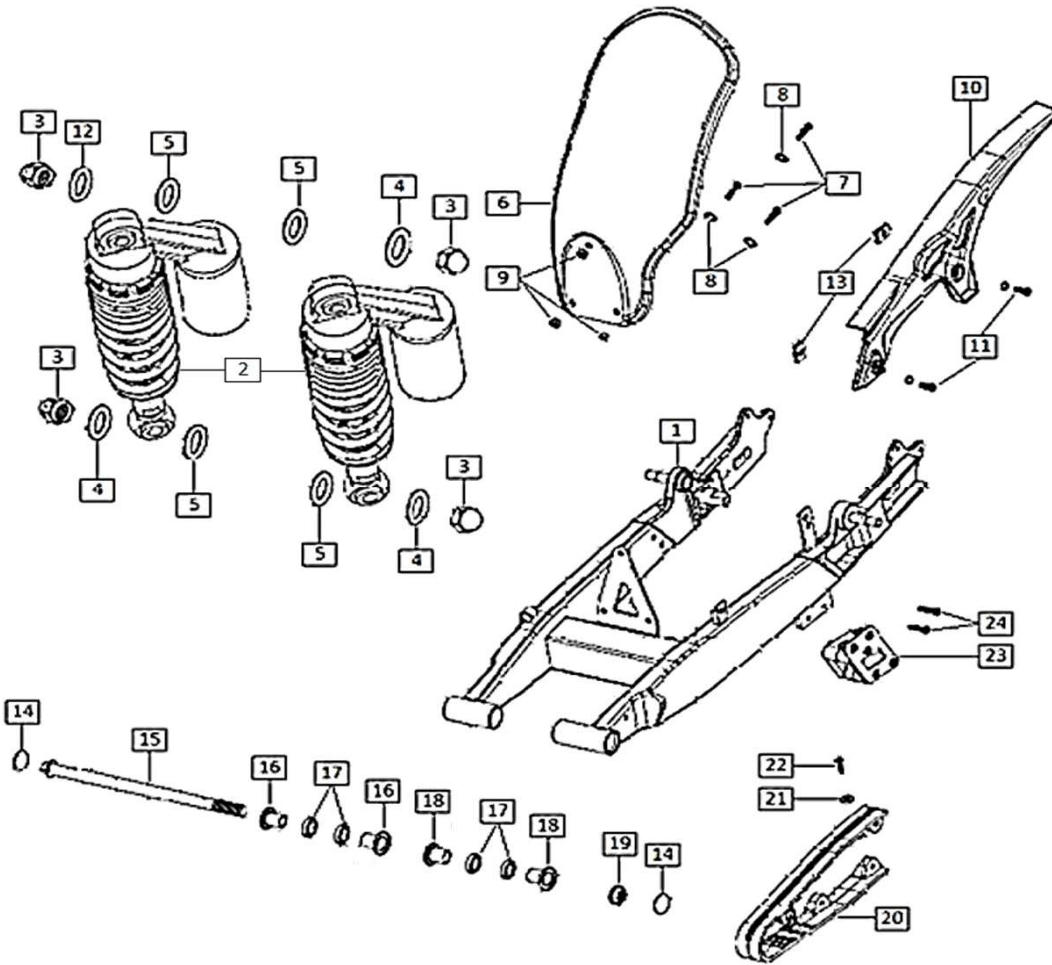

D-22: REAR SUSPENSION & SWING ARM

Ref.	Part Number	Description	Q.ty
1	67949100WNA	SWING ARM	1
2	679480	REAR SHOCK ABSORBER	2
3	B009230010000060G	NUT M10	4
4	71123-I589-0200	WASHER 10x30x4	3
5	91301-0120-28020X	WASHER 12x28x2	4
6	679618	REAR MUDGUARD	1
7	B057890006001670B	BOLT M6x16	3
8	B0009700060000K0B	WASHER Ø6	3
9	B061720206000060B	NUT M6	3
10	679579	CHAIN PROTECTOR	1
11	1800B-I468-012700	BOLT M6x16	2
12	91301-0120-28020X	WASHER 12x28x2	1
13	254485	PLATE NUT M6	2
14	00N00301261	DUSTPROOF CAP	2
15	867217	SWING ARM AXLE	1
16	866757	RH SWING ARM BUSHING	2
17	00H00301811	NEEDLE BEARING (HK1814-RS)	4
18	866758	LH SWING ARM BUSHING	2
19	271740	NUT M12	1
20	00H01807331	CHAIN SLIDER	1
21	B0009600050000K0B	WASHER Ø5	1
22	B008450004801920H	SCREW 4,8x19	5
23	864605	CHAIN GUIDE	1
24	B008180006001220B	BOLT M6x12	2