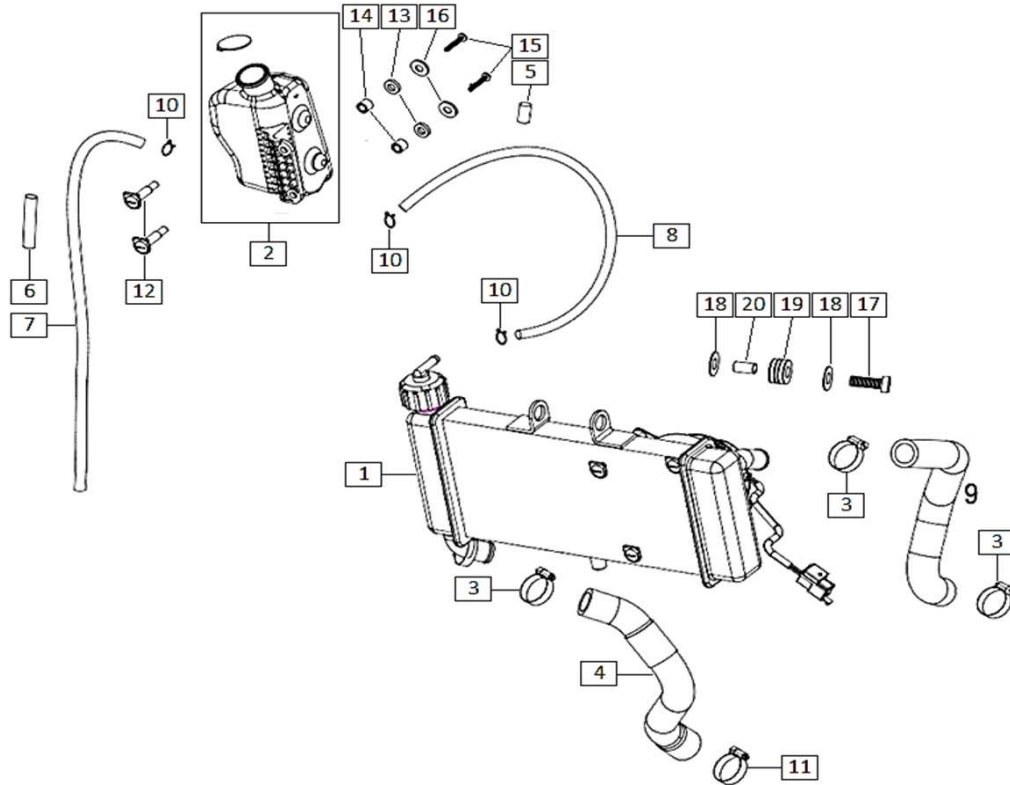

D-38: RADIATOR

Ref.	Part Number	Description	Q.ty
1	679497	RADIATOR ASS'Y	1
2	679600	EXPANSION TANK ASS'Y	1
3	00008204500	CLAMP	3
4	679500	INLET PIPE	1
5	00H00403831	FOAM	1
6	00H06302771	FOAM	1
7	864510	RADIATOR BREATHER TUBE	1
8	864572	EXPANSION TANK BREATHER TUBE	1
9	679501	OUTLET PIPE	1
10	00D03700131	CLAMP	1
11	00008204500	CLAMP	1
12	AP8161118	SCREW	2
13	00003515370	WASHER 14x7,4x2,7	2
14	~~863759~~ 00D01500471	CHANGED IN 00D01500471 BUSHING	2
15	~~270793~~ 258146	CHANGED IN 258146 SCREW 4,2x35	2
16	B0009600060000K0B	WASHER Ø6	2
17	B000700006002570B	BOLT M6x35	2
18	00D01500552	SPACER	4
19	00008915020	GROMMET	2
20	863943	BUSHING	1