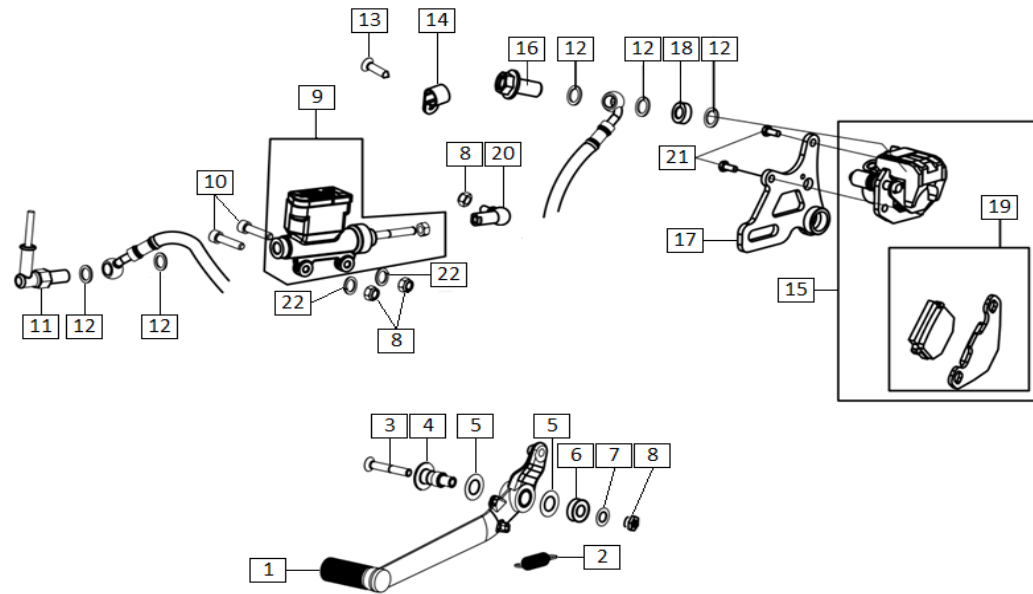

D-34: REAR BRAKE

Ref.	Part Number	Description	Q.ty
1	ZPAP8235012	REAR BRAKE LEVER	1
2	AP8221289	SPRING	1
3	00013064000	BOLT M6x40	1
4	866514	REAR BRAKE LEVER BUSHING	1
5	AP8121697	WAVE WASHER 12x22x0,4	1
6	00G00803101	WASHER 8,5x25x2,3	1
7	B0009700060000K0B	WASHER 6,5x12x1,5	1
8	B061720206000060B	NUT M6	4
9	680460	REAR BRAKE MASTER CYLINDER	1
10	B000700006003070B	BOLT M6x30	2
11	816281450	REAR BRAKE SWITCH	1
12	710010004	SEALING WASHER	5
13	B008450004801920H	SCREW 4,8x19	2
14	864114	CABLE RETAINER	2
15	~~710182000~~ 68022400071	CHANGED IN 68022400071 REAR BRAKE CALIPER ASS'Y	1
16	743480003A	BANJO BOLT	1
17	679479-1	REAR BRAKE PUMP BRACKET	1
18	818622033	BUSHING	1
19	864428	REAR BRAKE PADS	1
20	ZP679343	BRAKE MASTER CYLINDER ROD CAP	2
21	B0578300080012S0H	BOLT M8x12	2
22	B0009700060000K0B	WASHER Ø6	2